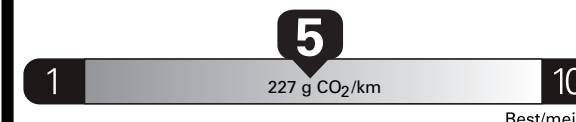

Annual fuel **COST**
for an annual distance of 20,000 km, and an average fuel price of $1.50 per litre

$ 2 910

Coût annuel en carburant

pour une distance annuelle de 20 000 km, et un prix moyen du carburant de 1,50 $ par litre

Small SUVs range from /
Les petits VUS font entre

1.9 - 16.8 L_e/100 km

L_e is gasoline litre equivalent
L_e signifie litre équivalent d'essence

Carbon Dioxide Rating / Indice de dioxyde de carbone

Tailpipe emissions only / Émissions du tuyau d'échappement seulement

Smog Rating / Indice de Smog