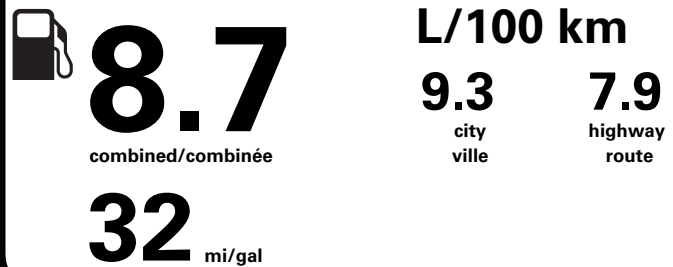

Fuel Consumption / Consommation de carburant

Annual fuel COST
for an annual distance of 20,000 km, and an average fuel price of $1.55 per litre
$ 2 697
Coût annuel en carburant
pour une distance annuelle de 20 000 km, et un prix moyen du carburant de 1,55 $ par litre

Small SUVs range from / Les petits VUS font entre

2.0 - 16.8 L_e/100 km

L_e is gasoline litre equivalent
L_e signifie litre équivalent d'essence

Carbon Dioxide Rating / Indice de dioxyde de carbone

Tailpipe emissions only / Émissions du tuyau d'échappement seulement

Smog Rating / Indice de Smog

Estimates are based on Government of Canada approved criteria and testing methods. Vehicle's actual fuel consumption will vary.

Estimations établies selon des méthodes d'essai et des critères approuvés par le gouvernement du Canada. La consommation de carburant réelle du véhicule variera.

For more information visit

vehicles.nrcan.gc.ca

Pour plus d'information visitez

vehicules.nrcan.gc.ca

U.S. GOVERNMENT SAFETY RATINGS
COTES DE SÉCURITÉ DU GOUVERNEMENT AMÉRICAIN

Overall Vehicle Score / Cote globale du véhicule	★★★★★
Frontal Crash / Collision frontale	★★★★★
Side Crash / Collision latérale	★★★★★
Rollover / Capotage	★★★★

Star ratings range from 1 to 5 stars (*****), with 5 being the highest. Les cotes varient de 1 à 5 étoiles (*****), 5 étant la cote la plus élevée.

Source: U.S. National Highway Traffic Safety Administration
For more information / Pour de plus amples renseignements
www.safercar.gov

3FMCR9CN4SRE13200

Insist on Ford Protect! The only extended service plan fully backed by Ford and honored at every Ford dealership in the US and Canada. See your Ford dealer for additional details, or visit www.ford.ca for more information.

Personalize your vehicle with Ford Custom Accessories. Genuine Ford Accessories are engineered for your vehicle and can be included under the Ford New Vehicle Limited Warranty. Certain conditions, limitations and exclusions apply. See your Dealer for details.

Scan code not operational at this time

FOR PLANT USE ONLY

BRONCO™
BUILT WILD

Ask your sales consultant for more details.

FordPass Connect™ service and FordPass™ App required for certain remote features (see App Terms for more information). Connected service and related feature functionality is subject to compatible AT&T-network availability. Evolving technology / cellular networks may affect functionality and availability, or continued provision of some features, prohibiting them from functioning. Message and data rates may apply. See your local Ford website for our privacy policy.