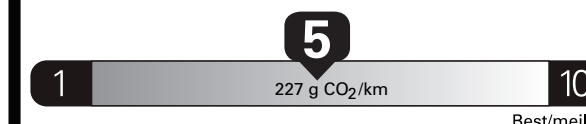

Annual fuel **COST**
for an annual distance of 20,000 km, and an average fuel price of $1.50 per litre

$ 2 910

Coût annuel en carburant
pour une distance annuelle de 20 000 km, et un prix moyen du carburant de 1,50 $ par litre

Small SUVs range from /
Les petits VUS font entre

1.9 - 16.8 L_e/100 km

L_e is gasoline litre equivalent
L_e signifie litre équivalent d'essence

Carbon Dioxide Rating / Indice de dioxyde de carbone

Tailpipe emissions only / Émissions du tuyau d'échappement seulement

Smog Rating / Indice de Smog