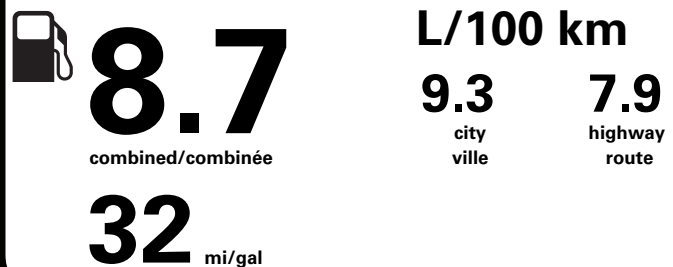

Fuel Consumption / Consommation de carburant

Annual fuel **COST**
for an annual distance of 20,000 km, and an average fuel price of $1.55 per litre

$ 2 697

Coût annuel en carburant

pour une distance annuelle de 20 000 km, et un prix moyen du carburant de 1,55 $ par litre

Small SUVs range from /
Les petits VUS font entre

2.0 - 16.8 L_e/100 km

L_e is gasoline litre equivalent
L_e signifie litre équivalent d'essence

Carbon Dioxide Rating / Indice de dioxyde de carbone

Tailpipe emissions only / Émissions du tuyau d'échappement seulement

Smog Rating / Indice de Smog

Estimates are based on Government of Canada approved criteria and testing methods. Vehicle's actual fuel consumption will vary.

Estimations établies selon des méthodes d'essai et des critères approuvés par le gouvernement du Canada. La consommation de carburant réelle du véhicule variera.

For more information visit

vehicles.nrcan.gc.ca

Pour plus d'information visitez

vehicules.nrcan.gc.ca

U.S. GOVERNMENT SAFETY RATINGS
COTES DE SÉCURITÉ DU GOUVERNEMENT AMÉRICAIN

Overall Vehicle Score / Cote globale du véhicule	★★★★★
Frontal Crash / Collision frontale	★★★★★
Side Crash / Collision latérale	★★★★★
Rollover / Capotage	★★★★

Star ratings range from 1 to 5 stars (*****), with 5 being the highest. Les cotes varient de 1 à 5 étoiles (*****), 5 étant la cote la plus élevée.

Source: U.S. National Highway Traffic Safety Administration
For more information / Pour de plus amples renseignements
www.safercar.gov

3FMCR9CN1SRE52889

BRONCO™

BUILT WILD

Ask your sales consultant for more details.

FordPass Connect™ service and FordPass™ App required for certain remote features (see App Terms for more information). Connected service and related feature functionality is subject to compatible AT&T-network availability. Evolving technology / cellular networks may affect functionality and availability, or continued provision of some features, prohibiting them from functioning. Message and data rates may apply. See your local Ford website for our privacy policy.

Scan code not operational at this time

FOR PLANT USE ONLY

Insist on Ford Protect! The only extended service plan fully backed by Ford and honored at every Ford dealership in the US and Canada. See your Ford dealer for additional details, or visit www.ford.ca for more information.

Personalize your vehicle with Ford Custom Accessories. Genuine Ford Accessories are engineered for your vehicle and can be included under the Ford New Vehicle Limited Warranty. Certain conditions, limitations and exclusions apply. See your Dealer for details.