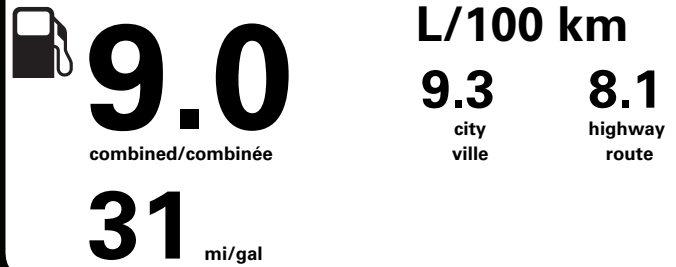

Fuel Consumption / Consommation de carburant

Annual fuel **COST**
for an annual distance of 20,000 km, and an average fuel price of $1.45 per litre

$ 2 610
Coût annuel en carburant
pour une distance annuelle de 20 000 km, et un prix moyen du carburant de 1,45 $ par litre

Small SUVs range from /
Les petits VUS font entre

1.9 - 16.5 L_e/100 km

L_e is gasoline litre equivalent
L_e signifie litre équivalent d'essence

Carbon Dioxide Rating / Indice de dioxyde de carbone

Tailpipe emissions only / Émissions du tuyau d'échappement seulement

Smog Rating / Indice de Smog

Estimates are based on Government of Canada approved criteria and testing methods. Vehicle's actual fuel consumption will vary.

Estimations établies selon des méthodes d'essai et des critères approuvés par le gouvernement du Canada. La consommation de carburant réelle du véhicule variera.

For more information visit

vehicles.nrcan.gc.ca

Pour plus d'information visitez

vehicules.nrcan.gc.ca

U.S. GOVERNMENT SAFETY RATINGS
COTES DE SÉCURITÉ DU GOUVERNEMENT AMÉRICAIN

Overall Vehicle Score / Cote globale du véhicule	★★★★★
Frontal Crash / Collision frontale	★★★★★
Side Crash / Collision latérale	★★★★★
Rollover / Capotage	★★★★

Star ratings range from 1 to 5 stars (*****), with 5 being the highest. Les cotes varient de 1 à 5 étoiles (*****), 5 étant la cote la plus élevée.

Source: U.S. National Highway Traffic Safety Administration
For more information / Pour de plus amples renseignements
www.safercar.gov

3FMCR9C6XRRE57303

Ford FORD PROTECT
Insist on Ford Protect! The only extended service plan fully backed by Ford and honored at every Ford dealership in the US and Canada. See your Ford dealer for additional details, or visit www.ford.ca for more information.

Personalize your vehicle with Ford Custom Accessories. Genuine Ford Accessories are engineered for your vehicle and can be included under the Ford New Vehicle Limited Warranty. Certain conditions, limitations and exclusions apply. See your Dealer for details.

Scan code not operational at this time

FOR PLANT USE ONLY