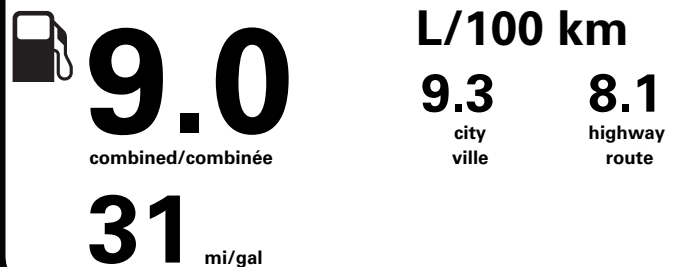

Fuel Consumption / Consommation de carburant

Annual fuel **COST**
for an annual distance of 20,000 km, and an average fuel price of $1.45 per litre

$ 2 610

Coût annuel en carburant

pour une distance annuelle de 20 000 km, et un prix moyen du carburant de 1,45 $ par litre

Small SUVs range from /
Les petits VUS font entre

1.9 - 16.5 L_e/100 km

L_e is gasoline litre equivalent
L_e signifie litre équivalent d'essence

Carbon Dioxide Rating / Indice de dioxyde de carbone

Tailpipe emissions only / Émissions du tuyau d'échappement seulement

Smog Rating / Indice de Smog

Estimates are based on Government of Canada approved criteria and testing methods. Vehicle's actual fuel consumption will vary.

Estimations établies selon des méthodes d'essai et des critères approuvés par le gouvernement du Canada. La consommation de carburant réelle du véhicule variera.

For more information visit

vehicles.nrcan.gc.ca

Pour plus d'information visitez

vehicules.nrcan.gc.ca

U.S. GOVERNMENT SAFETY RATINGS
COTES DE SÉCURITÉ DU GOUVERNEMENT AMÉRICAIN

Overall Vehicle Score / Cote globale du véhicule	★★★★★
Frontal Crash / Collision frontale	★★★★★
Side Crash / Collision latérale	★★★★★
Rollover / Capotage	★★★★

Star ratings range from 1 to 5 stars (*****), with 5 being the highest. Les cotes varient de 1 à 5 étoiles (*****), 5 étant la cote la plus élevée.

Source: U.S. National Highway Traffic Safety Administration
For more information / Pour de plus amples renseignements
www.safercar.gov

3FMCR9C68RRE68784

Insist on Ford Protect! The only extended service plan fully backed by Ford and honored at every Ford dealership in the US and Canada. See your Ford dealer for additional details, or visit www.ford.ca for more information.

Personalize your vehicle with Ford Custom Accessories. Genuine Ford Accessories are engineered for your vehicle and can be included under the Ford New Vehicle Limited Warranty. Certain conditions, limitations and exclusions apply. See your Dealer for details.

Scan code not operational at this time

FOR PLANT USE ONLY