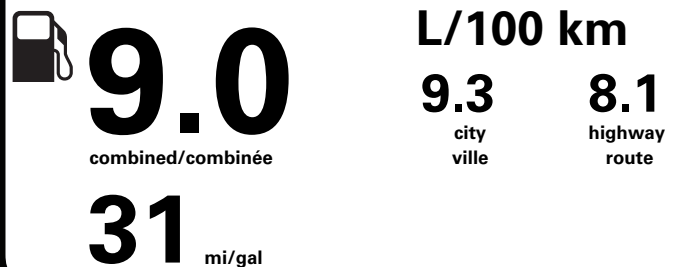

Fuel Consumption / Consommation de carburant

Annual fuel **COST**
for an annual distance of 20,000 km, and an average fuel price of $1.45 per litre

$ 2 610

Coût annuel en carburant

pour une distance annuelle de 20 000 km, et un prix moyen du carburant de 1,45 $ par litre

Small SUVs range from /
Les petits VUS font entre

1.9 - 16.5 L_e/100 km

L_e is gasoline litre equivalent
L_e signifie litre équivalent d'essence

Carbon Dioxide Rating / Indice de dioxyde de carbone

Tailpipe emissions only / Émissions du tuyau d'échappement seulement

Smog Rating / Indice de Smog

Estimates are based on Government of Canada approved criteria and testing methods. Vehicle's actual fuel consumption will vary.

Estimations établies selon des méthodes d'essai et des critères approuvés par le gouvernement du Canada. La consommation de carburant réelle du véhicule variera.

For more information visit

vehicles.nrcan.gc.ca

Pour plus d'information visitez

vehicules.nrcan.gc.ca

U.S. GOVERNMENT SAFETY RATINGS
COTES DE SÉCURITÉ DU GOUVERNEMENT AMÉRICAIN

Overall Vehicle Score / Cote globale du véhicule	★★★★★
Frontal Crash / Collision frontale	★★★★★
Side Crash / Collision latérale	★★★★★
Rollover / Capotage	★★★★

Star ratings range from 1 to 5 stars (*****), with 5 being the highest.
Les cotes varient de 1 à 5 étoiles (*****), 5 étant la cote la plus élevée.

Source: U.S. National Highway Traffic Safety Administration
For more information / Pour de plus amples renseignements
www.safercar.gov

3FMCR9C63RRE14762

Ford FORD PROTECT
Insist on Ford Protect! The only extended service plan fully backed by Ford and honored at every Ford dealership in the US and Canada. See your Ford dealer for additional details, or visit www.ford.ca for more information.

Personalize your vehicle with Ford Custom Accessories. Genuine Ford Accessories are engineered for your vehicle and can be included under the Ford New Vehicle Limited Warranty. Certain conditions, limitations and exclusions apply. See your Dealer for details.

Scan code not operational at this time

FOR PLANT USE ONLY