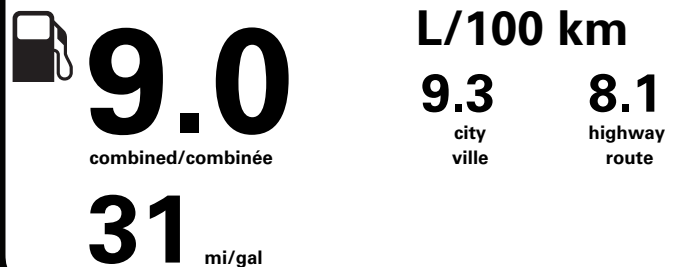

Fuel Consumption / Consommation de carburant

Annual fuel COST
for an annual distance of 20,000 km, and an average fuel price of $1.45 per litre

$ 2 610

Coût annuel en carburant

pour une distance annuelle de 20 000 km, et un prix moyen du carburant de 1,45 $ par litre

Small SUVs range from / Les petits VUS font entre

1.9 - 16.5 L_e/100 km

L_e is gasoline litre equivalent
L_e signifie litre équivalent d'essence

Carbon Dioxide Rating / Indice de dioxyde de carbone

Tailpipe emissions only / Émissions du tuyau d'échappement seulement

Smog Rating / Indice de Smog

Estimates are based on Government of Canada approved criteria and testing methods. Vehicle's actual fuel consumption will vary.

Estimations établies selon des méthodes d'essai et des critères approuvés par le gouvernement du Canada. La consommation de carburant réelle du véhicule variera.

For more information visit

vehicles.nrcan.gc.ca

Pour plus d'information visitez

vehicules.nrcan.gc.ca

U.S. GOVERNMENT SAFETY RATINGS
COTES DE SÉCURITÉ DU GOUVERNEMENT AMÉRICAIN

Overall Vehicle Score / Cote globale du véhicule	★★★★★
Frontal Crash / Collision frontale	★★★★★
Side Crash / Collision latérale	★★★★★
Rollover / Capotage	★★★★

Star ratings range from 1 to 5 stars (*****), with 5 being the highest. Les cotes varient de 1 à 5 étoiles (*****), 5 étant la cote la plus élevée.

Source: U.S. National Highway Traffic Safety Administration
For more information / Pour de plus amples renseignements
www.safercar.gov

3FMCR9C62RRE53875

Insist on Ford Protect! The only extended service plan fully backed by Ford and honored at every Ford dealership in the US and Canada. See your Ford dealer for additional details, or visit www.ford.ca for more information.

Personalize your vehicle with Ford Custom Accessories. Genuine Ford Accessories are engineered for your vehicle and can be included under the Ford New Vehicle Limited Warranty. Certain conditions, limitations and exclusions apply. See your Dealer for details.

Scan code not operational at this time

FOR PLANT USE ONLY