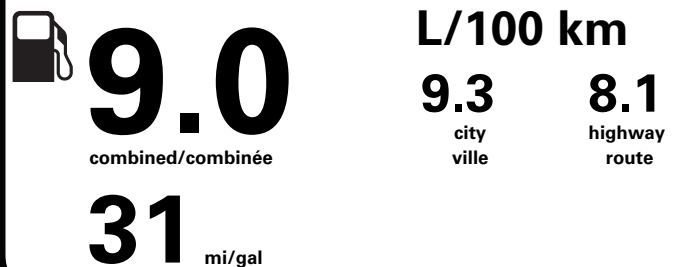

Fuel Consumption / Consommation de carburant

Annual fuel **COST**
for an annual distance of 20,000 km, and an average fuel price of $1.45 per litre

$ 2 610

Coût annuel en carburant

pour une distance annuelle de 20 000 km, et un prix moyen du carburant de 1,45 $ par litre

Small SUVs range from /
Les petits VUS font entre

1.9 - 16.5 L_e/100 km

L_e is gasoline litre equivalent
L_e signifie litre équivalent d'essence

Carbon Dioxide Rating / Indice de dioxyde de carbone

Tailpipe emissions only / Émissions du tuyau d'échappement seulement

Smog Rating / Indice de Smog

Estimates are based on Government of Canada approved criteria and testing methods. Vehicle's actual fuel consumption will vary.

Estimations établies selon des méthodes d'essai et des critères approuvés par le gouvernement du Canada. La consommation de carburant réelle du véhicule variera.

For more information visit

vehicles.nrcan.gc.ca

Pour plus d'information visitez

vehicules.nrcan.gc.ca

U.S. GOVERNMENT SAFETY RATINGS
COTES DE SÉCURITÉ DU GOUVERNEMENT AMÉRICAIN

Overall Vehicle Score / Cote globale du véhicule	★★★★★
Frontal Crash / Collision frontale	★★★★★
Side Crash / Collision latérale	★★★★★
Rollover / Capotage	★★★★

Star ratings range from 1 to 5 stars (*****), with 5 being the highest.
Les cotes varient de 1 à 5 étoiles (*****), 5 étant la cote la plus élevée.

Source: U.S. National Highway Traffic Safety Administration
For more information / Pour de plus amples renseignements
www.safercar.gov

3FMCR9C60RRE52045

BRONCO™

BUILT WILD

Ask your sales consultant
for more details.

FordPass Connect™ service and FordPass™ App required for certain remote features (see App Terms for more information). Connected service and related feature functionality is subject to compatible AT&T-network availability. Evolving technology / cellular networks may affect functionality and availability, or continued provision of some features, prohibiting them from functioning. Message and data rates may apply. See your local Ford website for our privacy policy.

Scan code not operational at this time

FOR PLANT USE ONLY

Insist on Ford Protect! The only extended service plan fully backed by Ford and honored at every Ford dealership in the US and Canada. See your Ford dealer for additional details, or visit www.ford.ca for more information.

Personalize your vehicle with Ford Custom Accessories. Genuine Ford Accessories are engineered for your vehicle and can be included under the Ford New Vehicle Limited Warranty. Certain conditions, limitations and exclusions apply. See your Dealer for details.