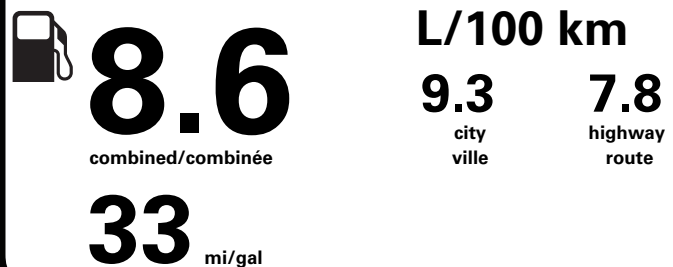

Fuel Consumption / Consommation de carburant

Annual fuel COST
for an annual distance of 20,000 km, and an average fuel price of $1.50 per litre

$ 2 580

Coût annuel en carburant

pour une distance annuelle de 20 000 km, et un prix moyen du carburant de 1,50 $ par litre

Small SUVs range from /
Les petits VUS font entre

1.9 - 16.8 L_e/100 km

L_e is gasoline litre equivalent
L_e signifie litre équivalent d'essence

Carbon Dioxide Rating / Indice de dioxyde de carbone

Tailpipe emissions only / Émissions du tuyau d'échappement seulement

Smog Rating / Indice de Smog

Estimates are based on Government of Canada approved criteria and testing methods. Vehicle's actual fuel consumption will vary.

Estimations établies selon des méthodes d'essai et des critères approuvés par le gouvernement du Canada. La consommation de carburant réelle du véhicule variera.

For more information visit

vehicles.nrcan.gc.ca

Pour plus d'information visitez

vehicules.nrcan.gc.ca

U.S. GOVERNMENT SAFETY RATINGS
COTES DE SÉCURITÉ DU GOUVERNEMENT AMÉRICAIN

Overall Vehicle Score / Cote globale du véhicule	★★★★★
Frontal Crash / Collision frontale	★★★★★
Side Crash / Collision latérale	★★★★★
Rollover / Capotage	★★★★

Star ratings range from 1 to 5 stars (*****), with 5 being the highest.
Les cotes varient de 1 à 5 étoiles (*****), 5 étant la cote la plus élevée.

Source: U.S. National Highway Traffic Safety Administration
For more information / Pour de plus amples renseignements
www.safercar.gov

3FMCR9BN9TRE40279