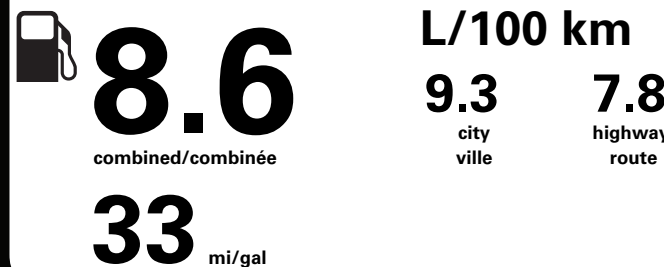

Fuel Consumption / Consommation de carburant