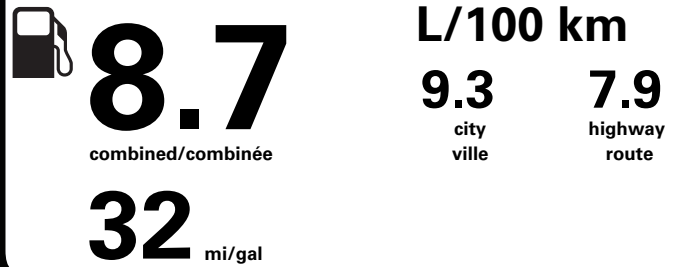

Fuel Consumption / Consommation de carburant

Annual fuel **COST**
for an annual distance of 20,000 km, and an average fuel price of $1.55 per litre
$ 2 697
Coût annuel en carburant
pour une distance annuelle de 20 000 km, et un prix moyen du carburant de 1,55 $ par litre

Small SUVs range from / Les petits VUS font entre

2.0 - 16.8 L_e/100 km

L_e is gasoline litre equivalent
L_e signifie litre équivalent d'essence

Carbon Dioxide Rating / Indice de dioxyde de carbone

Tailpipe emissions only / Émissions du tuyau d'échappement seulement

Smog Rating / Indice de Smog

Estimates are based on Government of Canada approved criteria and testing methods. Vehicle's actual fuel consumption will vary.

Estimations établies selon des méthodes d'essai et des critères approuvés par le gouvernement du Canada. La consommation de carburant réelle du véhicule variera.

For more information visit

vehicles.nrcan.gc.ca

Pour plus d'information visitez

vehicules.nrcan.gc.ca

U.S. GOVERNMENT SAFETY RATINGS
COTES DE SÉCURITÉ DU GOUVERNEMENT AMÉRICAIN

Overall Vehicle Score / Cote globale du véhicule	★★★★★
Frontal Crash / Collision frontale	★★★★★
Side Crash / Collision latérale	★★★★★
Rollover / Capotage	★★★★

Star ratings range from 1 to 5 stars (*****), with 5 being the highest. Les cotes varient de 1 à 5 étoiles (*****), 5 étant la cote la plus élevée.

Source: U.S. National Highway Traffic Safety Administration
For more information / Pour de plus amples renseignements
www.safercar.gov

3FMCR9BN0SRE32702

FORD PROTECT
Insist on Ford Protect! The only extended service plan fully backed by Ford and honored at every Ford dealership in the US and Canada. See your Ford dealer for additional details, or visit www.ford.ca for more information.

Personalize your vehicle with Ford Custom Accessories. Genuine Ford Accessories are engineered for your vehicle and can be included under the Ford New Vehicle Limited Warranty. Certain conditions, limitations and exclusions apply. See your Dealer for details.

Scan code not operational at this time

FOR PLANT USE ONLY

BRONCO™
BUILT WILD

Ask your sales consultant for more details.

FordPass Connect™ service and FordPass™ App required for certain remote features (see App Terms for more information). Connected service and related feature functionality is subject to compatible AT&T-network availability. Evolving technology / cellular networks may affect functionality and availability, or continued provision of some features, prohibiting them from functioning. Message and data rates may apply. See your local Ford website for our privacy policy.