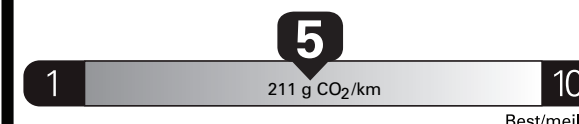

Annual fuel **COST**
for an annual distance of 20,000 km, and an average fuel price of $1.45 per litre

$ 2 610

Coût annuel en carburant

pour une distance annuelle de 20 000 km, et un prix moyen du carburant de 1,45 $ par litre

Small SUVs range from /
Les petits VUS font entre

1.9 - 16.5 L_e/100 km

L_e is gasoline litre equivalent
L_e signifie litre équivalent d'essence

Carbon Dioxide Rating / Indice de dioxyde de carbone

Tailpipe emissions only / Émissions du tuyau d'échappement seulement

Smog Rating / Indice de Smog