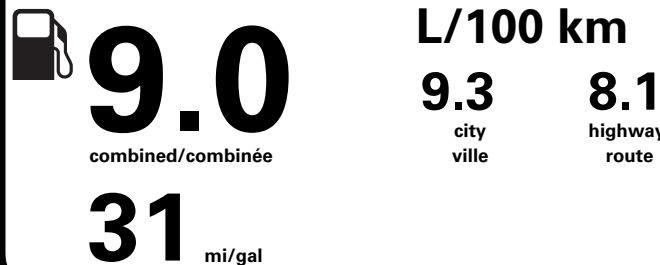

Fuel Consumption / Consommation de carburant