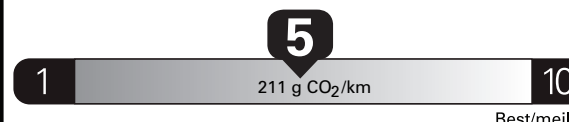

Annual fuel **COST**
for an annual distance of 20,000 km, and an average fuel price of $1.45 per litre

$ 2 610

Coût annuel en carburant

pour une distance annuelle de 20 000 km, et un prix moyen du carburant de 1,45 $ par litre

Small SUVs range from /
Les petits VUS font entre

1.9 - 16.5 L_e/100 km

L_e is gasoline litre equivalent
L_e signifie litre équivalent d'essence

Carbon Dioxide Rating / Indice de dioxyde de carbone

Tailpipe emissions only / Émissions du tuyau d'échappement seulement

Smog Rating / Indice de Smog