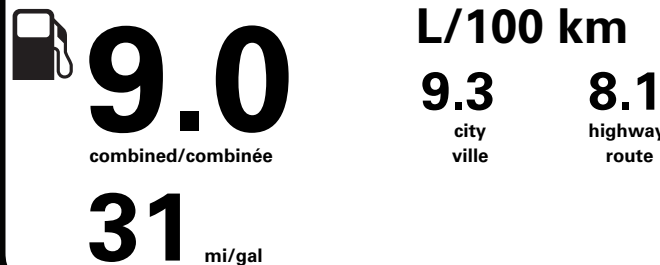

Fuel Consumption / Consommation de carburant

Annual fuel **COST**
for an annual distance of 20,000 km, and an average fuel price of $1.45 per litre

$ 2 610

Coût annuel en carburant

pour une distance annuelle de 20 000 km, et un prix moyen du carburant de 1,45 $ par litre

Small SUVs range from /
Les petits VUS font entre

1.9 - 16.5 L_e/100 km

L_e is gasoline litre equivalent
L_e signifie litre équivalent d'essence

Carbon Dioxide Rating / Indice de dioxyde de carbone

Tailpipe emissions only / Émissions du tuyau d'échappement seulement

Smog Rating / Indice de Smog

Estimates are based on Government of Canada approved criteria and testing methods. Vehicle's actual fuel consumption will vary.

Estimations établies selon des méthodes d'essai et des critères approuvés par le gouvernement du Canada. La consommation de carburant réelle du véhicule variera.

For more information visit

vehicles.nrcan.gc.ca

Pour plus d'information visitez

vehicules.nrcan.gc.ca

U.S. GOVERNMENT SAFETY RATINGS
COTES DE SÉCURITÉ DU GOUVERNEMENT AMÉRICAIN

Overall Vehicle Score / Cote globale du véhicule	★★★★★
Frontal Crash / Collision frontale	★★★★★
Side Crash / Collision latérale	★★★★★
Rollover / Capotage	★★★★

Star ratings range from 1 to 5 stars (*****), with 5 being the highest. Les cotes varient de 1 à 5 étoiles (*****), 5 étant la cote la plus élevée.

Source: U.S. National Highway Traffic Safety Administration
For more information / Pour de plus amples renseignements
www.safercar.gov

3FMCR9B69RRE66169

Insist on Ford Protect! The only extended service plan fully backed by Ford and honored at every Ford dealership in the US and Canada. See your Ford dealer for additional details, or visit www.ford.ca for more information.

Personalize your vehicle with Ford Custom Accessories. Genuine Ford Accessories are engineered for your vehicle and can be included under the Ford New Vehicle Limited Warranty. Certain conditions, limitations and exclusions apply. See your Dealer for details.

Scan code not operational at this time

FOR PLANT USE ONLY