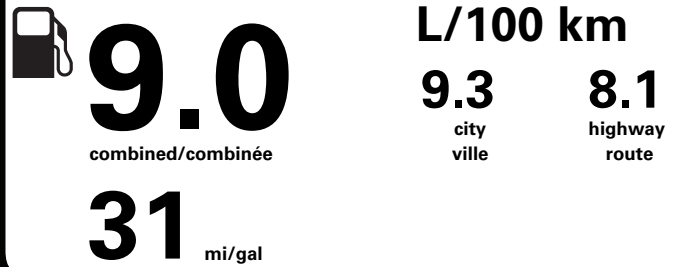

Fuel Consumption / Consommation de carburant

Annual fuel **COST**
for an annual distance of 20,000 km, and an average fuel price of $1.45 per litre

$ 2 610
Coût annuel en carburant

pour une distance annuelle de 20 000 km, et un prix moyen du carburant de 1,45 $ par litre

Small SUVs range from / Les petits VUS font entre

1.9 - 16.5 L_e/100 km

L_e is gasoline litre equivalent
L_e signifie litre équivalent d'essence

Carbon Dioxide Rating / Indice de dioxyde de carbone

Tailpipe emissions only / Émissions du tuyau d'échappement seulement

Smog Rating / Indice de Smog

Estimates are based on Government of Canada approved criteria and testing methods. Vehicle's actual fuel consumption will vary.

Estimations établies selon des méthodes d'essai et des critères approuvés par le gouvernement du Canada. La consommation de carburant réelle du véhicule variera.

For more information visit

vehicles.nrcan.gc.ca

Pour plus d'information visitez

vehicules.nrcan.gc.ca

U.S. GOVERNMENT SAFETY RATINGS
COTES DE SÉCURITÉ DU GOUVERNEMENT AMÉRICAIN

Overall Vehicle Score / Cote globale du véhicule	★★★★★
Frontal Crash / Collision frontale	★★★★★
Side Crash / Collision latérale	★★★★★
Rollover / Capotage	★★★★

Star ratings range from 1 to 5 stars (*****), with 5 being the highest. Les cotes varient de 1 à 5 étoiles (*****), 5 étant la cote la plus élevée.

Source: U.S. National Highway Traffic Safety Administration
For more information / Pour de plus amples renseignements
www.safercar.gov

3FMCR9B69RRE56550

Ford FORD PROTECT
Insist on Ford Protect! The only extended service plan fully backed by Ford and honored at every Ford dealership in the US and Canada. See your Ford dealer for additional details, or visit www.ford.ca for more information.

Personalize your vehicle with Ford Custom Accessories. Genuine Ford Accessories are engineered for your vehicle and can be included under the Ford New Vehicle Limited Warranty. Certain conditions, limitations and exclusions apply. See your Dealer for details.

Scan code not operational at this time

FOR PLANT USE ONLY