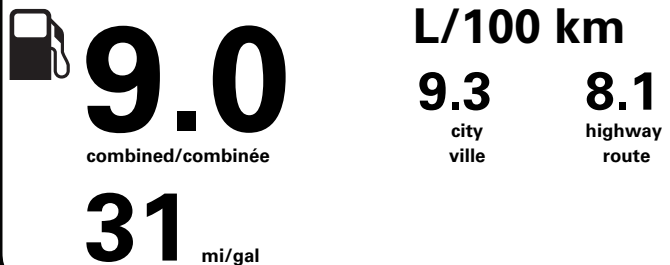

Fuel Consumption / Consommation de carburant

Annual fuel **COST**
for an annual distance of 20,000 km, and an average fuel price of $1.45 per litre

$ 2 610

Coût annuel en carburant

pour une distance annuelle de 20 000 km, et un prix moyen du carburant de 1,45 $ par litre

Small SUVs range from /
Les petits VUS font entre

1.9 - 16.5 L_e/100 km

L_e is gasoline litre equivalent
L_e signifie litre équivalent d'essence

Carbon Dioxide Rating / Indice de dioxyde de carbone

Tailpipe emissions only / Émissions du tuyau d'échappement seulement

Smog Rating / Indice de Smog

Estimates are based on Government of Canada approved criteria and testing methods. Vehicle's actual fuel consumption will vary.

Estimations établies selon des méthodes d'essai et des critères approuvés par le gouvernement du Canada. La consommation de carburant réelle du véhicule variera.

For more information visit

vehicles.nrcan.gc.ca

Pour plus d'information visitez

vehicules.nrcan.gc.ca

U.S. GOVERNMENT SAFETY RATINGS
COTES DE SÉCURITÉ DU GOUVERNEMENT AMÉRICAIN

Overall Vehicle Score / Cote globale du véhicule	★★★★★
Frontal Crash / Collision frontale	★★★★★
Side Crash / Collision latérale	★★★★★
Rollover / Capotage	★★★★

Star ratings range from 1 to 5 stars (*****), with 5 being the highest. Les cotes varient de 1 à 5 étoiles (*****), 5 étant la cote la plus élevée.

Source: U.S. National Highway Traffic Safety Administration
For more information / Pour de plus amples renseignements
www.safercar.gov

3FMCR9B69RRE51316

BRONCO™

BUILT WILD

Ask your sales consultant for more details.

FordPass Connect™ service and FordPass™ App required for certain remote features (see App Terms for more information). Connected service and related feature functionality is subject to compatible AT&T-network availability. Evolving technology / cellular networks may affect functionality and availability, or continued provision of some features, prohibiting them from functioning. Message and data rates may apply. See your local Ford website for our privacy policy.

Scan code not operational at this time

FOR PLANT USE ONLY

Insist on Ford Protect! The only extended service plan fully backed by Ford and honored at every Ford dealership in the US and Canada. See your Ford dealer for additional details, or visit www.ford.ca for more information.

Personalize your vehicle with Ford Custom Accessories. Genuine Ford Accessories are engineered for your vehicle and can be included under the Ford New Vehicle Limited Warranty. Certain conditions, limitations and exclusions apply. See your Dealer for details.