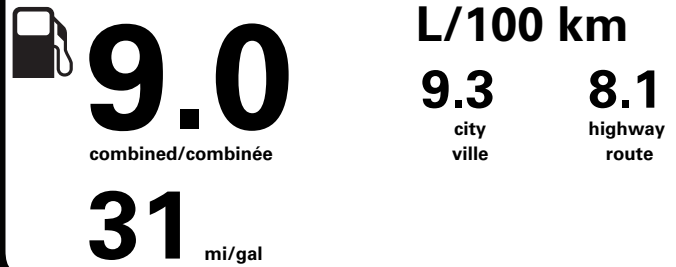

Fuel Consumption / Consommation de carburant

Annual fuel COST
for an annual distance of 20,000 km, and an average fuel price of $1.45 per litre

$ 2 610

Coût annuel en carburant

pour une distance annuelle de 20 000 km, et un prix moyen du carburant de 1,45 $ par litre

Small SUVs range from / Les petits VUS font entre

1.9 - 16.5 L_e/100 km

L_e is gasoline litre equivalent
L_e signifie litre équivalent d'essence

Carbon Dioxide Rating / Indice de dioxyde de carbone

Tailpipe emissions only / Émissions du tuyau d'échappement seulement

Smog Rating / Indice de Smog

Estimates are based on Government of Canada approved criteria and testing methods. Vehicle's actual fuel consumption will vary.

Estimations établies selon des méthodes d'essai et des critères approuvés par le gouvernement du Canada. La consommation de carburant réelle du véhicule variera.

For more information visit

vehicles.nrcan.gc.ca

Pour plus d'information visitez

vehicules.nrcan.gc.ca

U.S. GOVERNMENT SAFETY RATINGS
COTES DE SÉCURITÉ DU GOUVERNEMENT AMÉRICAIN

Overall Vehicle Score / Cote globale du véhicule	★★★★★
Frontal Crash / Collision frontale	★★★★★
Side Crash / Collision latérale	★★★★★
Rollover / Capotage	★★★★

Star ratings range from 1 to 5 stars (*****), with 5 being the highest. Les cotes varient de 1 à 5 étoiles (*****), 5 étant la cote la plus élevée.

Source: U.S. National Highway Traffic Safety Administration
For more information / Pour de plus amples renseignements
www.safercar.gov

3FMCR9B69RRE12757

FORD PROTECT
Insist on Ford Protect! The only extended service plan fully backed by Ford and honored at every Ford dealership in the US and Canada. See your Ford dealer for additional details, or visit www.ford.ca for more information.

Personalize your vehicle with Ford Custom Accessories. Genuine Ford Accessories are engineered for your vehicle and can be included under the Ford New Vehicle Limited Warranty. Certain conditions, limitations and exclusions apply. See your Dealer for details.

Scan code not operational at this time

FOR PLANT USE ONLY