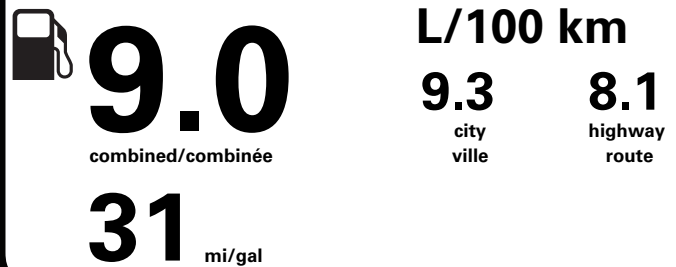

Fuel Consumption / Consommation de carburant

Annual fuel **COST**
for an annual distance of 20,000 km, and an average fuel price of $1.45 per litre

$ 2 610

Coût annuel en carburant

pour une distance annuelle de 20 000 km, et un prix moyen du carburant de 1,45 $ par litre

Small SUVs range from /
Les petits VUS font entre

1.9 - 16.5 L_e/100 km

L_e is gasoline litre equivalent
L_e signifie litre équivalent d'essence

Carbon Dioxide Rating / Indice de dioxyde de carbone

Tailpipe emissions only / Émissions du tuyau d'échappement seulement

Smog Rating / Indice de Smog

Estimates are based on Government of Canada approved criteria and testing methods. Vehicle's actual fuel consumption will vary.

Estimations établies selon des méthodes d'essai et des critères approuvés par le gouvernement du Canada. La consommation de carburant réelle du véhicule variera.

For more information visit

vehicles.nrcan.gc.ca

Pour plus d'information visitez

vehicules.nrcan.gc.ca

U.S. GOVERNMENT SAFETY RATINGS
COTES DE SÉCURITÉ DU GOUVERNEMENT AMÉRICAIN

Overall Vehicle Score / Cote globale du véhicule	★★★★★
Frontal Crash / Collision frontale	★★★★★
Side Crash / Collision latérale	★★★★★
Rollover / Capotage	★★★★

Star ratings range from 1 to 5 stars (*****), with 5 being the highest. Les cotes varient de 1 à 5 étoiles (*****), 5 étant la cote la plus élevée.

Source: U.S. National Highway Traffic Safety Administration
For more information / Pour de plus amples renseignements
www.safercar.gov

3FMCR9B68RRE69256

Ford FORD PROTECT
Insist on Ford Protect! The only extended service plan fully backed by Ford and honored at every Ford dealership in the US and Canada. See your Ford dealer for additional details, or visit www.ford.ca for more information.

Personalize your vehicle with Ford Custom Accessories. Genuine Ford Accessories are engineered for your vehicle and can be included under the Ford New Vehicle Limited Warranty. Certain conditions, limitations and exclusions apply. See your Dealer for details.

Scan code not operational at this time

FOR PLANT USE ONLY