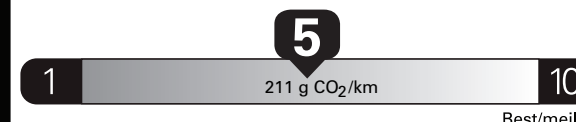

Annual fuel **COST**
for an annual distance of 20,000 km, and an average fuel price of $1.45 per litre

$ 2 610

Coût annuel en carburant

pour une distance annuelle de 20 000 km, et un prix moyen du carburant de 1,45 $ par litre

Small SUVs range from /
Les petits VUS font entre

1.9 - 16.5 L_e/100 km

L_e is gasoline litre equivalent
L_e signifie litre équivalent d'essence

Carbon Dioxide Rating / Indice de dioxyde de carbone

Tailpipe emissions only / Émissions du tuyau d'échappement seulement

Smog Rating / Indice de Smog