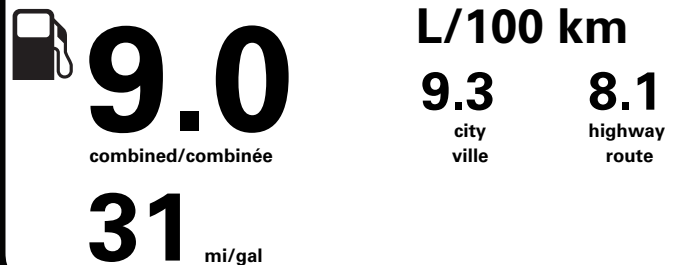

Gasoline Vehicle
Véhicule à essence

Fuel Consumption / Consommation de carburant

Annual fuel **COST**
for an annual distance of 20,000 km, and an average fuel price of \$1.45 per litre

\$ 2 610

Coût annuel en carburant