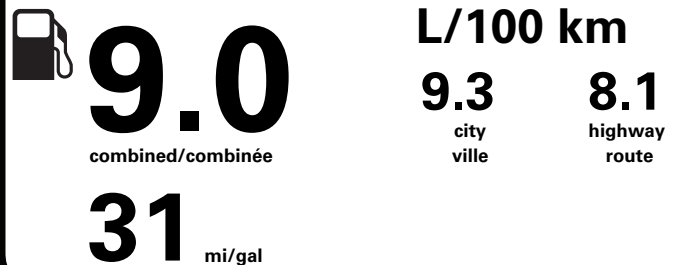

Fuel Consumption / Consommation de carburant

Annual fuel **COST**
for an annual distance of 20,000 km, and an average fuel price of $1.45 per litre

$ 2 610

Coût annuel en carburant

pour une distance annuelle de 20 000 km, et un prix moyen du carburant de 1,45 $ par litre

Small SUVs range from /
Les petits VUS font entre

1.9 - 16.5 L_e/100 km

L_e is gasoline litre equivalent
L_e signifie litre équivalent d'essence

Carbon Dioxide Rating / Indice de dioxyde de carbone

Tailpipe emissions only / Émissions du tuyau d'échappement seulement

Smog Rating / Indice de Smog

Estimates are based on Government of Canada approved criteria and testing methods. Vehicle's actual fuel consumption will vary.

Estimations établies selon des méthodes d'essai et des critères approuvés par le gouvernement du Canada. La consommation de carburant réelle du véhicule variera.

For more information visit

vehicles.nrcan.gc.ca

Pour plus d'information visitez

vehicules.nrcan.gc.ca

U.S. GOVERNMENT SAFETY RATINGS
COTES DE SÉCURITÉ DU GOUVERNEMENT AMÉRICAIN

Overall Vehicle Score / Cote globale du véhicule	★★★★★
Frontal Crash / Collision frontale	★★★★★
Side Crash / Collision latérale	★★★★★
Rollover / Capotage	★★★★

Star ratings range from 1 to 5 stars (*****), with 5 being the highest. Les cotes varient de 1 à 5 étoiles (*****), 5 étant la cote la plus élevée.

Source: U.S. National Highway Traffic Safety Administration
For more information / Pour de plus amples renseignements
www.safercar.gov

3FMCR9B68RRE64297

Insist on Ford Protect! The only extended service plan fully backed by Ford and honored at every Ford dealership in the US and Canada. See your Ford dealer for additional details, or visit www.ford.ca for more information.

Personalize your vehicle with Ford Custom Accessories. Genuine Ford Accessories are engineered for your vehicle and can be included under the Ford New Vehicle Limited Warranty. Certain conditions, limitations and exclusions apply. See your Dealer for details.

Scan code not operational at this time

FOR PLANT USE ONLY