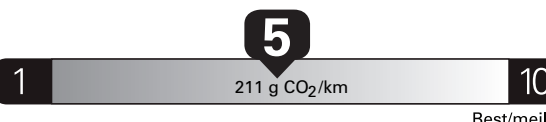

Annual fuel **COST**
for an annual distance of 20,000 km, and an average fuel price of $1.45 per litre

$ 2 610

Coût annuel en carburant

pour une distance annuelle de 20 000 km, et un prix moyen du carburant de 1,45 $ par litre

Small SUVs range from /
Les petits VUS font entre

1.9 - 16.5 L_e/100 km

L_e is gasoline litre equivalent
L_e signifie litre équivalent d'essence

Carbon Dioxide Rating / Indice de dioxyde de carbone

Tailpipe emissions only / Émissions du tuyau d'échappement seulement

Smog Rating / Indice de Smog