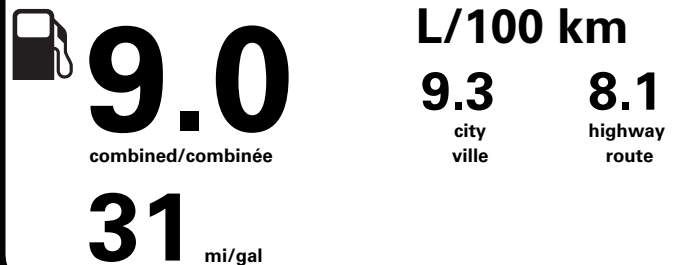

Fuel Consumption / Consommation de carburant

Annual fuel **COST**
for an annual distance of 20,000 km, and an average fuel price of $1.45 per litre

$ 2 610

Coût annuel en carburant

pour une distance annuelle de 20 000 km, et un prix moyen du carburant de 1,45 $ par litre

Small SUVs range from /
Les petits VUS font entre

1.9 - 16.5 L_e/100 km

L_e is gasoline litre equivalent
L_e signifie litre équivalent d'essence

Carbon Dioxide Rating / Indice de dioxyde de carbone

Tailpipe emissions only / Émissions du tuyau d'échappement seulement

Smog Rating / Indice de Smog

Estimates are based on Government of Canada approved criteria and testing methods. Vehicle's actual fuel consumption will vary.

Estimations établies selon des méthodes d'essai et des critères approuvés par le gouvernement du Canada. La consommation de carburant réelle du véhicule variera.

For more information visit

vehicles.nrcan.gc.ca

Pour plus d'information visitez

vehicules.nrcan.gc.ca

U.S. GOVERNMENT SAFETY RATINGS
COTES DE SÉCURITÉ DU GOUVERNEMENT AMÉRICAIN

Overall Vehicle Score / Cote globale du véhicule	★★★★★
Frontal Crash / Collision frontale	★★★★★
Side Crash / Collision latérale	★★★★★
Rollover / Capotage	★★★★

Star ratings range from 1 to 5 stars (*****), with 5 being the highest. Les cotes varient de 1 à 5 étoiles (*****), 5 étant la cote la plus élevée.

Source: U.S. National Highway Traffic Safety Administration
For more information / Pour de plus amples renseignements
www.safercar.gov

3FMCR9B68RRE56183

Ford FORD PROTECT
Insist on Ford Protect! The only extended service plan fully backed by Ford and honored at every Ford dealership in the US and Canada. See your Ford dealer for additional details, or visit www.ford.ca for more information.

Personalize your vehicle with Ford Custom Accessories. Genuine Ford Accessories are engineered for your vehicle and can be included under the Ford New Vehicle Limited Warranty. Certain conditions, limitations and exclusions apply. See your Dealer for details.

Scan code not operational at this time

FOR PLANT USE ONLY