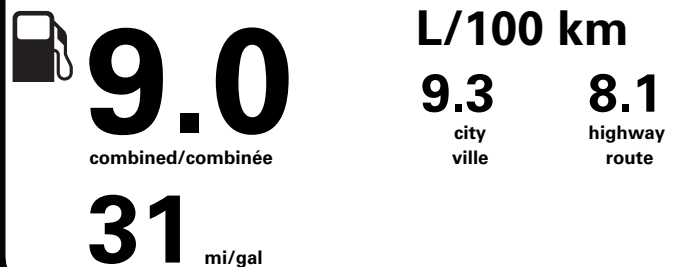

Fuel Consumption / Consommation de carburant

Annual fuel **COST**
for an annual distance of 20,000 km, and an average fuel price of $1.45 per litre

$ 2 610

Coût annuel en carburant

pour une distance annuelle de 20 000 km, et un prix moyen du carburant de 1,45 $ par litre

Small SUVs range from /
Les petits VUS font entre

1.9 - 16.5 L_e/100 km

L_e is gasoline litre equivalent
L_e signifie litre équivalent d'essence

Carbon Dioxide Rating / Indice de dioxyde de carbone

Tailpipe emissions only / Émissions du tuyau d'échappement seulement

Smog Rating / Indice de Smog

Estimates are based on Government of Canada approved criteria and testing methods. Vehicle's actual fuel consumption will vary.

Estimations établies selon des méthodes d'essai et des critères approuvés par le gouvernement du Canada. La consommation de carburant réelle du véhicule variera.

For more information visit

vehicles.nrcan.gc.ca

Pour plus d'information visitez

vehicules.nrcan.gc.ca

U.S. GOVERNMENT SAFETY RATINGS
COTES DE SÉCURITÉ DU GOUVERNEMENT AMÉRICAIN

Overall Vehicle Score / Cote globale du véhicule	★★★★★
Frontal Crash / Collision frontale	★★★★★
Side Crash / Collision latérale	★★★★★
Rollover / Capotage	★★★★

Star ratings range from 1 to 5 stars (*****), with 5 being the highest. Les cotes varient de 1 à 5 étoiles (*****), 5 étant la cote la plus élevée.

Source: U.S. National Highway Traffic Safety Administration
For more information / Pour de plus amples renseignements
www.safercar.gov

3FMCR9B68RRE49492

Ford FORD PROTECT
Insist on Ford Protect! The only extended service plan fully backed by Ford and honored at every Ford dealership in the US and Canada. See your Ford dealer for additional details, or visit www.ford.ca for more information.

Personalize your vehicle with Ford Custom Accessories. Genuine Ford Accessories are engineered for your vehicle and can be included under the Ford New Vehicle Limited Warranty. Certain conditions, limitations and exclusions apply. See your Dealer for details.

Scan code not operational at this time

FOR PLANT USE ONLY