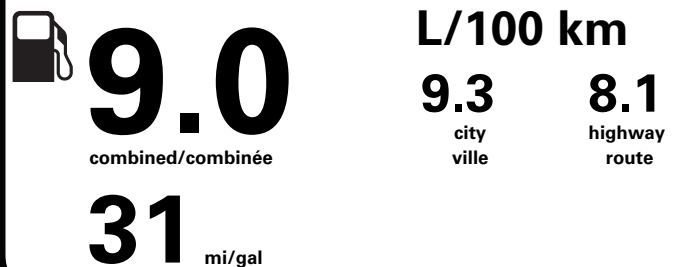

Fuel Consumption / Consommation de carburant

Annual fuel **COST**
for an annual distance of 20,000 km, and an average fuel price of $1.45 per litre

$ 2 610

Coût annuel en carburant

pour une distance annuelle de 20 000 km, et un prix moyen du carburant de 1,45 $ par litre

Small SUVs range from /
Les petits VUS font entre

1.9 - 16.5 L_e/100 km

L_e is gasoline litre equivalent
L_e signifie litre équivalent d'essence

Carbon Dioxide Rating / Indice de dioxyde de carbone

Tailpipe emissions only / Émissions du tuyau d'échappement seulement

Smog Rating / Indice de Smog

Estimates are based on Government of Canada approved criteria and testing methods. Vehicle's actual fuel consumption will vary.

Estimations établies selon des méthodes d'essai et des critères approuvés par le gouvernement du Canada. La consommation de carburant réelle du véhicule variera.

For more information visit

vehicles.nrcan.gc.ca

Pour plus d'information visitez

vehicules.nrcan.gc.ca

U.S. GOVERNMENT SAFETY RATINGS
COTES DE SÉCURITÉ DU GOUVERNEMENT AMÉRICAIN

Overall Vehicle Score / Cote globale du véhicule	★★★★★
Frontal Crash / Collision frontale	★★★★★
Side Crash / Collision latérale	★★★★★
Rollover / Capotage	★★★★

Star ratings range from 1 to 5 stars (*****), with 5 being the highest.
Les cotes varient de 1 à 5 étoiles (*****), 5 étant la cote la plus élevée.

Source: U.S. National Highway Traffic Safety Administration
For more information / Pour de plus amples renseignements
www.safercar.gov

3FMCR9B68RRE06299

BRONCO SPORT

BUILT WILD

The FordPass Connect™ modem is active and sending vehicle data (e.g., diagnostics) to Ford. See in-vehicle Settings for connectivity options.

FordPass Connect™ service and FordPass™ App required for certain remote features (see App Terms for more information). Connected service and related feature functionality is subject to compatible AT&T-network availability. Evolving technology / cellular networks may affect functionality and availability, or continued provision of some features, prohibiting them from functioning. Message and data rates may apply. See your local Ford website for our privacy policy.

Scan code not operational at this time

FOR PLANT USE ONLY

Insist on Ford Protect! The only extended service plan fully backed by Ford and honored at every Ford dealership in the US and Canada. See your Ford dealer for additional details, or visit www.ford.ca for more information.

Personalize your vehicle with Ford Custom Accessories. Genuine Ford Accessories are engineered for your vehicle and can be included under the Ford New Vehicle Limited Warranty. Certain conditions, limitations and exclusions apply. See your Dealer for details.