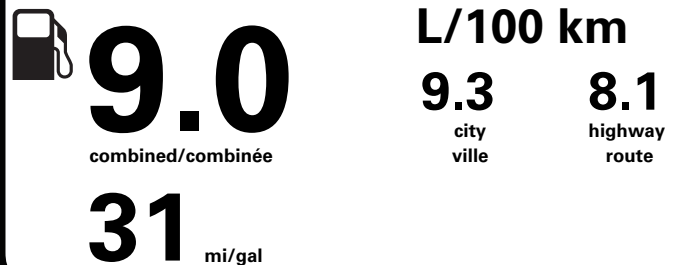

Fuel Consumption / Consommation de carburant

Annual fuel **COST**
for an annual distance of 20,000 km, and an average fuel price of $1.45 per litre

$ 2 610

Coût annuel en carburant

pour une distance annuelle de 20 000 km, et un prix moyen du carburant de 1,45 $ par litre

Small SUVs range from /
Les petits VUS font entre

1.9 - 16.5 L_e/100 km

L_e is gasoline litre equivalent
L_e signifie litre équivalent d'essence

Carbon Dioxide Rating / Indice de dioxyde de carbone

Tailpipe emissions only / Émissions du tuyau d'échappement seulement

Smog Rating / Indice de Smog

Estimates are based on Government of Canada approved criteria and testing methods. Vehicle's actual fuel consumption will vary.

Estimations établies selon des méthodes d'essai et des critères approuvés par le gouvernement du Canada. La consommation de carburant réelle du véhicule variera.

For more information visit

vehicles.nrcan.gc.ca

Pour plus d'information visitez

vehicules.nrcan.gc.ca

U.S. GOVERNMENT SAFETY RATINGS
COTES DE SÉCURITÉ DU GOUVERNEMENT AMÉRICAIN

Overall Vehicle Score / Cote globale du véhicule	★★★★★
Frontal Crash / Collision frontale	★★★★★
Side Crash / Collision latérale	★★★★★
Rollover / Capotage	★★★★

Star ratings range from 1 to 5 stars (*****), with 5 being the highest. Les cotes varient de 1 à 5 étoiles (*****), 5 étant la cote la plus élevée.

Source: U.S. National Highway Traffic Safety Administration
For more information / Pour de plus amples renseignements
www.safercar.gov

3FMCR9B67RRE57096

Ford FORD PROTECT
Insist on Ford Protect! The only extended service plan fully backed by Ford and honored at every Ford dealership in the US and Canada. See your Ford dealer for additional details, or visit www.ford.ca for more information.

Personalize your vehicle with Ford Custom Accessories. Genuine Ford Accessories are engineered for your vehicle and can be included under the Ford New Vehicle Limited Warranty. Certain conditions, limitations and exclusions apply. See your Dealer for details.

Scan code not operational at this time

FOR PLANT USE ONLY