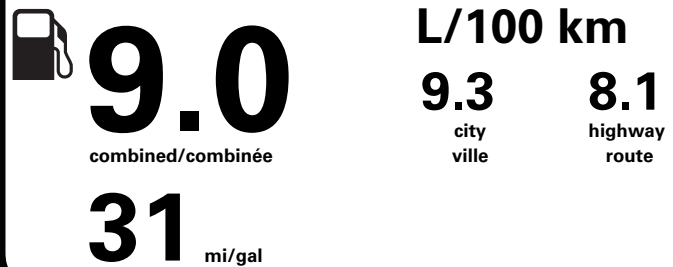

Fuel Consumption / Consommation de carburant

Annual fuel COST
for an annual distance of 20,000 km, and an average fuel price of $1.45 per litre

$ 2 610

Coût annuel en carburant

pour une distance annuelle de 20 000 km, et un prix moyen du carburant de 1,45 $ par litre

Small SUVs range from / Les petits VUS font entre

1.9 - 16.5 L_e/100 km

L_e is gasoline litre equivalent
L_e signifie litre équivalent d'essence

Carbon Dioxide Rating / Indice de dioxyde de carbone

Tailpipe emissions only / Émissions du tuyau d'échappement seulement

Smog Rating / Indice de Smog

Estimates are based on Government of Canada approved criteria and testing methods. Vehicle's actual fuel consumption will vary.

Estimations établies selon des méthodes d'essai et des critères approuvés par le gouvernement du Canada. La consommation de carburant réelle du véhicule variera.

For more information visit

vehicles.nrcan.gc.ca

Pour plus d'information visitez

vehicules.nrcan.gc.ca

U.S. GOVERNMENT SAFETY RATINGS
COTES DE SÉCURITÉ DU GOUVERNEMENT AMÉRICAIN

Overall Vehicle Score / Cote globale du véhicule	★★★★★
Frontal Crash / Collision frontale	★★★★★
Side Crash / Collision latérale	★★★★★
Rollover / Capotage	★★★★

Star ratings range from 1 to 5 stars (*****), with 5 being the highest. Les cotes varient de 1 à 5 étoiles (*****), 5 étant la cote la plus élevée.

Source: U.S. National Highway Traffic Safety Administration
For more information / Pour de plus amples renseignements
www.safercar.gov

3FMCR9B65RRE54956

Ford FORD PROTECT
Insist on Ford Protect! The only extended service plan fully backed by Ford and honored at every Ford dealership in the US and Canada. See your Ford dealer for additional details, or visit www.ford.ca for more information.

Personalize your vehicle with Ford Custom Accessories. Genuine Ford Accessories are engineered for your vehicle and can be included under the Ford New Vehicle Limited Warranty. Certain conditions, limitations and exclusions apply. See your Dealer for details.

Scan code not operational at this time

FOR PLANT USE ONLY