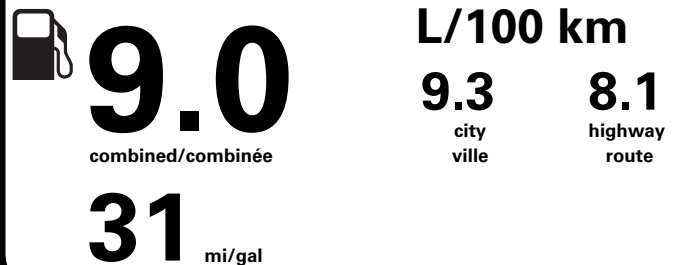

Fuel Consumption / Consommation de carburant

Annual fuel COST
for an annual distance of 20,000 km, and an average fuel price of $1.45 per litre

$ 2 610

Coût annuel en carburant

pour une distance annuelle de 20 000 km, et un prix moyen du carburant de 1,45 $ par litre

Small SUVs range from /
Les petits VUS font entre

1.9 - 16.5 L_e/100 km

L_e is gasoline litre equivalent
L_e signifie litre équivalent d'essence

Carbon Dioxide Rating / Indice de dioxyde de carbone

Tailpipe emissions only / Émissions du tuyau d'échappement seulement

Smog Rating / Indice de Smog

Estimates are based on Government of Canada approved criteria and testing methods. Vehicle's actual fuel consumption will vary.

Estimations établies selon des méthodes d'essai et des critères approuvés par le gouvernement du Canada. La consommation de carburant réelle du véhicule variera.

For more information visit

vehicles.nrcan.gc.ca

Pour plus d'information visitez

vehicules.nrcan.gc.ca

U.S. GOVERNMENT SAFETY RATINGS
COTES DE SÉCURITÉ DU GOUVERNEMENT AMÉRICAIN

Overall Vehicle Score / Cote globale du véhicule	★★★★★
Frontal Crash / Collision frontale	★★★★★
Side Crash / Collision latérale	★★★★★
Rollover / Capotage	★★★★

Star ratings range from 1 to 5 stars (*****), with 5 being the highest. Les cotes varient de 1 à 5 étoiles (*****), 5 étant la cote la plus élevée.

Source: U.S. National Highway Traffic Safety Administration
For more information / Pour de plus amples renseignements
www.safercar.gov

3FMCR9B65RRE54116

Ford FORD PROTECT
Insist on Ford Protect! The only extended service plan fully backed by Ford and honored at every Ford dealership in the US and Canada. See your Ford dealer for additional details, or visit www.ford.ca for more information.

Personalize your vehicle with Ford Custom Accessories. Genuine Ford Accessories are engineered for your vehicle and can be included under the Ford New Vehicle Limited Warranty. Certain conditions, limitations and exclusions apply. See your Dealer for details.

Scan code not operational at this time

FOR PLANT USE ONLY