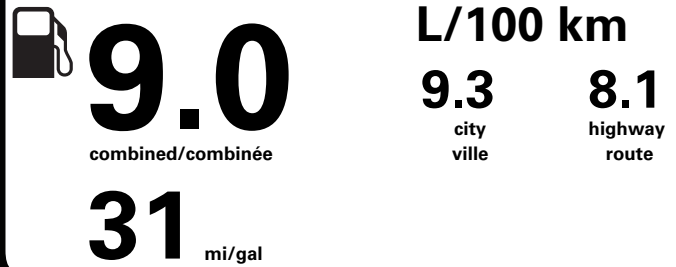

Fuel Consumption / Consommation de carburant

Annual fuel COST
for an annual distance of 20,000 km, and an average fuel price of $1.45 per litre

$ 2 610
Coût annuel en carburant

pour une distance annuelle de 20 000 km, et un prix moyen du carburant de 1,45 $ par litre

Small SUVs range from /
Les petits VUS font entre

1.9 - 16.5 L_e/100 km

L_e is gasoline litre equivalent
L_e signifie litre équivalent d'essence

Carbon Dioxide Rating / Indice de dioxyde de carbone

Tailpipe emissions only / Émissions du tuyau d'échappement seulement

Smog Rating / Indice de Smog

Estimates are based on Government of Canada approved criteria and testing methods. Vehicle's actual fuel consumption will vary.

Estimations établies selon des méthodes d'essai et des critères approuvés par le gouvernement du Canada. La consommation de carburant réelle du véhicule variera.

For more information visit

vehicles.nrcan.gc.ca

Pour plus d'information visitez

vehicules.nrcan.gc.ca

**U.S. GOVERNMENT SAFETY RATINGS
COTES DE SÉCURITÉ DU GOUVERNEMENT AMÉRICAIN**

Overall Vehicle Score / Cote globale du véhicule	★★★★★
Frontal Crash / Collision frontale	★★★★★
Side Crash / Collision latérale	★★★★★
Rollover / Capotage	★★★★

Star ratings range from 1 to 5 stars (*****), with 5 being the highest. Les cotes varient de 1 à 5 étoiles (*****), 5 étant la cote la plus élevée.

Source: U.S. National Highway Traffic Safety Administration
For more information / Pour de plus amples renseignements
www.safercar.gov

3FMCR9B65RRE49630

BRONCO™
BUILT WILD

Ask your sales consultant for more details.

FordPass Connect™ service and FordPass™ App required for certain remote features (see App Terms for more information). Connected service and related feature functionality is subject to compatible AT&T-network availability. Evolving technology / cellular networks may affect functionality and availability, or continued provision of some features, prohibiting them from functioning. Message and data rates may apply. See your local Ford website for our privacy policy.

Scan code not operational at this time

FOR PLANT USE ONLY

Insist on Ford Protect! The only extended service plan fully backed by Ford and honored at every Ford dealership in the US and Canada. See your Ford dealer for additional details, or visit www.ford.ca for more information.

Personalize your vehicle with Ford Custom Accessories. Genuine Ford Accessories are engineered for your vehicle and can be included under the Ford New Vehicle Limited Warranty. Certain conditions, limitations and exclusions apply. See your Dealer for details.