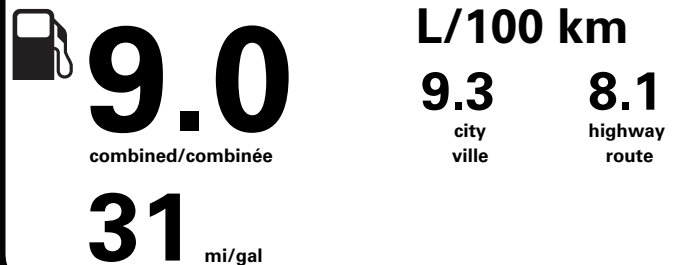

Fuel Consumption / Consommation de carburant

Annual fuel **COST**
for an annual distance of 20,000 km, and an average fuel price of $1.45 per litre

$ 2 610

Coût annuel en carburant

pour une distance annuelle de 20 000 km, et un prix moyen du carburant de 1,45 $ par litre

Small SUVs range from /
Les petits VUS font entre

1.9 - 16.5 L_e/100 km

L_e is gasoline litre equivalent
L_e signifie litre équivalent d'essence

Carbon Dioxide Rating / Indice de dioxyde de carbone

Tailpipe emissions only / Émissions du tuyau d'échappement seulement

Smog Rating / Indice de Smog

Estimates are based on Government of Canada approved criteria and testing methods. Vehicle's actual fuel consumption will vary.

Estimations établies selon des méthodes d'essai et des critères approuvés par le gouvernement du Canada. La consommation de carburant réelle du véhicule variera.

For more information visit

vehicles.nrcan.gc.ca

Pour plus d'information visitez

vehicules.nrcan.gc.ca

U.S. GOVERNMENT SAFETY RATINGS
COTES DE SÉCURITÉ DU GOUVERNEMENT AMÉRICAIN

Overall Vehicle Score / Cote globale du véhicule	★★★★★
Frontal Crash / Collision frontale	★★★★★
Side Crash / Collision latérale	★★★★★
Rollover / Capotage	★★★★

Star ratings range from 1 to 5 stars (*****), with 5 being the highest. Les cotes varient de 1 à 5 étoiles (*****), 5 étant la cote la plus élevée.

Source: U.S. National Highway Traffic Safety Administration
For more information / Pour de plus amples renseignements
www.safercar.gov

3FMCR9B64RRE67472

Insist on Ford Protect! The only extended service plan fully backed by Ford and honored at every Ford dealership in the US and Canada. See your Ford dealer for additional details, or visit www.ford.ca for more information.

Personalize your vehicle with Ford Custom Accessories. Genuine Ford Accessories are engineered for your vehicle and can be included under the Ford New Vehicle Limited Warranty. Certain conditions, limitations and exclusions apply. See your Dealer for details.

Scan code not operational at this time

FOR PLANT USE ONLY