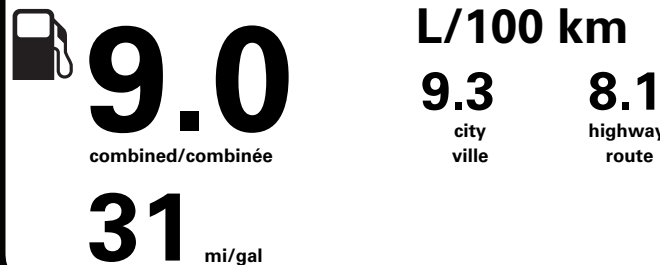

Fuel Consumption / Consommation de carburant

Annual fuel **COST**
for an annual distance of 20,000 km, and an average fuel price of $1.45 per litre

$ 2 610

Coût annuel en carburant

pour une distance annuelle de 20 000 km, et un prix moyen du carburant de 1,45 $ par litre

Small SUVs range from /
Les petits VUS font entre

1.9 - 16.5 L_e/100 km

L_e is gasoline litre equivalent
L_e signifie litre équivalent d'essence

Carbon Dioxide Rating / Indice de dioxyde de carbone

Tailpipe emissions only / Émissions du tuyau d'échappement seulement

Smog Rating / Indice de Smog

Estimates are based on Government of Canada approved criteria and testing methods. Vehicle's actual fuel consumption will vary.

Estimations établies selon des méthodes d'essai et des critères approuvés par le gouvernement du Canada. La consommation de carburant réelle du véhicule variera.

For more information visit

vehicles.nrcan.gc.ca

Pour plus d'information visitez

vehicules.nrcan.gc.ca

U.S. GOVERNMENT SAFETY RATINGS
COTES DE SÉCURITÉ DU GOUVERNEMENT AMÉRICAIN

Overall Vehicle Score / Cote globale du véhicule	★★★★★
Frontal Crash / Collision frontale	★★★★★
Side Crash / Collision latérale	★★★★★
Rollover / Capotage	★★★★

Star ratings range from 1 to 5 stars (*****), with 5 being the highest. Les cotes varient de 1 à 5 étoiles (*****), 5 étant la cote la plus élevée.

Source: U.S. National Highway Traffic Safety Administration
For more information / Pour de plus amples renseignements
www.safercar.gov

3FMCR9B64RRE54740

Ford FORD PROTECT
Insist on Ford Protect! The only extended service plan fully backed by Ford and honored at every Ford dealership in the US and Canada. See your Ford dealer for additional details, or visit www.ford.ca for more information.

Personalize your vehicle with Ford Custom Accessories. Genuine Ford Accessories are engineered for your vehicle and can be included under the Ford New Vehicle Limited Warranty. Certain conditions, limitations and exclusions apply. See your Dealer for details.

Scan code not operational at this time

FOR PLANT USE ONLY