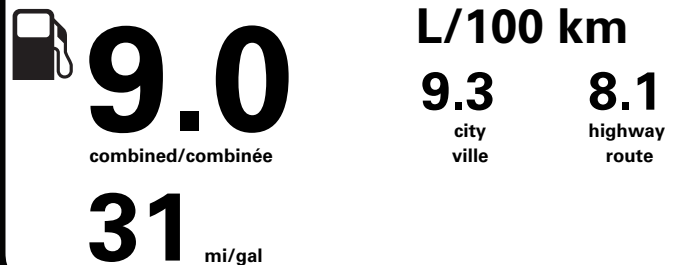

Fuel Consumption / Consommation de carburant

Annual fuel **COST**
for an annual distance of 20,000 km, and an average fuel price of $1.45 per litre

$ 2 610

Coût annuel en carburant

pour une distance annuelle de 20 000 km, et un prix moyen du carburant de 1,45 $ par litre

Small SUVs range from /
Les petits VUS font entre

1.9 - 16.5 L_e/100 km

L_e is gasoline litre equivalent
L_e signifie litre équivalent d'essence

Carbon Dioxide Rating / Indice de dioxyde de carbone

Tailpipe emissions only / Émissions du tuyau d'échappement seulement

Smog Rating / Indice de Smog

Estimates are based on Government of Canada approved criteria and testing methods. Vehicle's actual fuel consumption will vary.

Estimations établies selon des méthodes d'essai et des critères approuvés par le gouvernement du Canada. La consommation de carburant réelle du véhicule variera.

For more information visit

vehicles.nrcan.gc.ca

Pour plus d'information visitez

vehicules.nrcan.gc.ca

U.S. GOVERNMENT SAFETY RATINGS
COTES DE SÉCURITÉ DU GOUVERNEMENT AMÉRICAIN

Overall Vehicle Score / Cote globale du véhicule	★★★★★
Frontal Crash / Collision frontale	★★★★★
Side Crash / Collision latérale	★★★★★
Rollover / Capotage	★★★★

Star ratings range from 1 to 5 stars (*****), with 5 being the highest. Les cotes varient de 1 à 5 étoiles (*****), 5 étant la cote la plus élevée.

Source: U.S. National Highway Traffic Safety Administration
For more information / Pour de plus amples renseignements
www.safercar.gov

3FMCR9B64RRE50431

Ford FORD PROTECT
Insist on Ford Protect! The only extended service plan fully backed by Ford and honored at every Ford dealership in the US and Canada. See your Ford dealer for additional details, or visit www.ford.ca for more information.

Personalize your vehicle with Ford Custom Accessories. Genuine Ford Accessories are engineered for your vehicle and can be included under the Ford New Vehicle Limited Warranty. Certain conditions, limitations and exclusions apply. See your Dealer for details.

Scan code not operational at this time

FOR PLANT USE ONLY