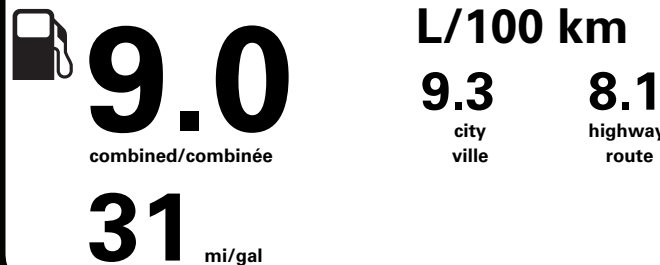

Fuel Consumption / Consommation de carburant

Annual fuel **COST**
for an annual distance of 20,000 km, and an average fuel price of $1.45 per litre

$ 2 610

Coût annuel en carburant

pour une distance annuelle de 20 000 km, et un prix moyen du carburant de 1,45 $ par litre

Small SUVs range from /
Les petits VUS font entre

1.9 - 16.5 L_e/100 km

L_e is gasoline litre equivalent
L_e signifie litre équivalent d'essence

Carbon Dioxide Rating / Indice de dioxyde de carbone

Tailpipe emissions only / Émissions du tuyau d'échappement seulement

Smog Rating / Indice de Smog

Estimates are based on Government of Canada approved criteria and testing methods. Vehicle's actual fuel consumption will vary.

Estimations établies selon des méthodes d'essai et des critères approuvés par le gouvernement du Canada. La consommation de carburant réelle du véhicule variera.

For more information visit

vehicles.nrcan.gc.ca

Pour plus d'information visitez

vehicules.nrcan.gc.ca

U.S. GOVERNMENT SAFETY RATINGS
COTES DE SÉCURITÉ DU GOUVERNEMENT AMÉRICAIN

Overall Vehicle Score / Cote globale du véhicule	★★★★★
Frontal Crash / Collision frontale	★★★★★
Side Crash / Collision latérale	★★★★★
Rollover / Capotage	★★★★

Star ratings range from 1 to 5 stars (*****), with 5 being the highest. Les cotes varient de 1 à 5 étoiles (*****), 5 étant la cote la plus élevée.

Source: U.S. National Highway Traffic Safety Administration
For more information / Pour de plus amples renseignements
www.safercar.gov

3FMCR9B63RRE55622

Insist on Ford Protect! The only extended service plan fully backed by Ford and honored at every Ford dealership in the US and Canada. See your Ford dealer for additional details, or visit www.ford.ca for more information.

Personalize your vehicle with Ford Custom Accessories. Genuine Ford Accessories are engineered for your vehicle and can be included under the Ford New Vehicle Limited Warranty. Certain conditions, limitations and exclusions apply. See your Dealer for details.

Scan code not operational at this time

FOR PLANT USE ONLY