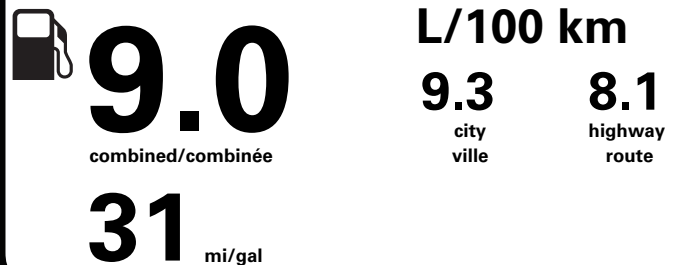

Fuel Consumption / Consommation de carburant

Annual fuel **COST**
for an annual distance of 20,000 km, and an average fuel price of $1.45 per litre

$ 2 610

Coût annuel en carburant

pour une distance annuelle de 20 000 km, et un prix moyen du carburant de 1,45 $ par litre

Small SUVs range from /
Les petits VUS font entre

1.9 - 16.5 L_e/100 km

L_e is gasoline litre equivalent
L_e signifie litre équivalent d'essence

Carbon Dioxide Rating / Indice de dioxyde de carbone

Tailpipe emissions only / Émissions du tuyau d'échappement seulement

Smog Rating / Indice de Smog

Estimates are based on Government of Canada approved criteria and testing methods. Vehicle's actual fuel consumption will vary.

Estimations établies selon des méthodes d'essai et des critères approuvés par le gouvernement du Canada. La consommation de carburant réelle du véhicule variera.

For more information visit

vehicles.nrcan.gc.ca

Pour plus d'information visitez

vehicules.nrcan.gc.ca

U.S. GOVERNMENT SAFETY RATINGS
COTES DE SÉCURITÉ DU GOUVERNEMENT AMÉRICAIN

Overall Vehicle Score / Cote globale du véhicule	★★★★★
Frontal Crash / Collision frontale	★★★★★
Side Crash / Collision latérale	★★★★★
Rollover / Capotage	★★★★

Star ratings range from 1 to 5 stars (*****), with 5 being the highest.
Les cotes varient de 1 à 5 étoiles (*****), 5 étant la cote la plus élevée.

Source: U.S. National Highway Traffic Safety Administration
For more information / Pour de plus amples renseignements
www.safercar.gov

3FMCR9B63RRE55183

Ford FORD PROTECT
Insist on Ford Protect! The only extended service plan fully backed by Ford and honored at every Ford dealership in the US and Canada. See your Ford dealer for additional details, or visit www.ford.ca for more information.

Personalize your vehicle with Ford Custom Accessories. Genuine Ford Accessories are engineered for your vehicle and can be included under the Ford New Vehicle Limited Warranty. Certain conditions, limitations and exclusions apply. See your Dealer for details.

Scan code not operational at this time

FOR PLANT USE ONLY