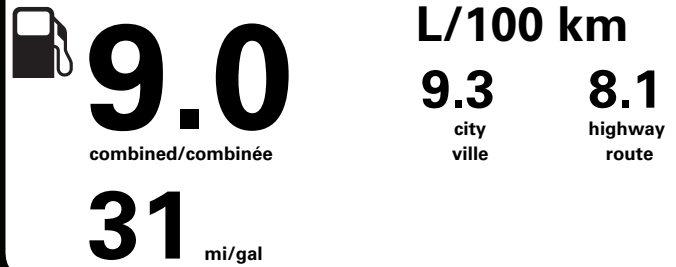

Fuel Consumption / Consommation de carburant

Annual fuel **COST**
for an annual distance of 20,000 km, and an average fuel price of $1.45 per litre
$ 2 610
Coût annuel en carburant
pour une distance annuelle de 20 000 km, et un prix moyen du carburant de 1,45 $ par litre

Small SUVs range from / Les petits VUS font entre

1.9 - 16.5 L_e/100 km

L_e is gasoline litre equivalent
L_e signifie litre équivalent d'essence

Carbon Dioxide Rating / Indice de dioxyde de carbone

Tailpipe emissions only / Émissions du tuyau d'échappement seulement

Smog Rating / Indice de Smog

Estimates are based on Government of Canada approved criteria and testing methods. Vehicle's actual fuel consumption will vary.

Estimations établies selon des méthodes d'essai et des critères approuvés par le gouvernement du Canada. La consommation de carburant réelle du véhicule variera.

For more information visit

vehicles.nrcan.gc.ca

Pour plus d'information visitez

vehicules.nrcan.gc.ca

U.S. GOVERNMENT SAFETY RATINGS
COTES DE SÉCURITÉ DU GOUVERNEMENT AMÉRICAIN

Overall Vehicle Score / Cote globale du véhicule	★★★★★
Frontal Crash / Collision frontale	★★★★★
Side Crash / Collision latérale	★★★★★
Rollover / Capotage	★★★★

Star ratings range from 1 to 5 stars (*****), with 5 being the highest. Les cotes varient de 1 à 5 étoiles (*****), 5 étant la cote la plus élevée.

Source: U.S. National Highway Traffic Safety Administration
For more information / Pour de plus amples renseignements
www.safercar.gov

3FMCR9B62RRE58866

Ford FORD PROTECT
Insist on Ford Protect! The only extended service plan fully backed by Ford and honored at every Ford dealership in the US and Canada. See your Ford dealer for additional details, or visit www.ford.ca for more information.

Personalize your vehicle with Ford Custom Accessories. Genuine Ford Accessories are engineered for your vehicle and can be included under the Ford New Vehicle Limited Warranty. Certain conditions, limitations and exclusions apply. See your Dealer for details.

Scan code not operational at this time

FOR PLANT USE ONLY