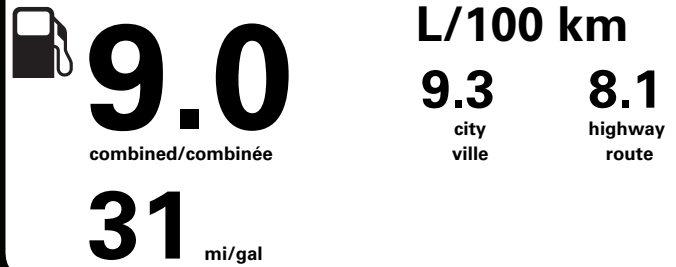

Fuel Consumption / Consommation de carburant

Annual fuel **COST**
for an annual distance of 20,000 km, and an average fuel price of $1.45 per litre
$ 2 610
Coût annuel en carburant
pour une distance annuelle de 20 000 km, et un prix moyen du carburant de 1,45 $ par litre

Small SUVs range from / Les petits VUS font entre

1.9 - 16.5 L_e/100 km

L_e is gasoline litre equivalent
L_e signifie litre équivalent d'essence

Carbon Dioxide Rating / Indice de dioxyde de carbone

Tailpipe emissions only / Émissions du tuyau d'échappement seulement

Smog Rating / Indice de Smog

Estimates are based on Government of Canada approved criteria and testing methods. Vehicle's actual fuel consumption will vary.

Estimations établies selon des méthodes d'essai et des critères approuvés par le gouvernement du Canada. La consommation de carburant réelle du véhicule variera.

For more information visit

vehicles.nrcan.gc.ca

Pour plus d'information visitez

vehicules.nrcan.gc.ca

U.S. GOVERNMENT SAFETY RATINGS
COTES DE SÉCURITÉ DU GOUVERNEMENT AMÉRICAIN

Overall Vehicle Score / Cote globale du véhicule	★★★★★
Frontal Crash / Collision frontale	★★★★★
Side Crash / Collision latérale	★★★★★
Rollover / Capotage	★★★★

Star ratings range from 1 to 5 stars (*****), with 5 being the highest. Les cotes varient de 1 à 5 étoiles (*****), 5 étant la cote la plus élevée.

Source: U.S. National Highway Traffic Safety Administration
For more information / Pour de plus amples renseignements
www.safercar.gov

3FMCR9B62RRE50430

Ford FORD PROTECT
Insist on Ford Protect! The only extended service plan fully backed by Ford and honored at every Ford dealership in the US and Canada. See your Ford dealer for additional details, or visit www.ford.ca for more information.

Personalize your vehicle with Ford Custom Accessories. Genuine Ford Accessories are engineered for your vehicle and can be included under the Ford New Vehicle Limited Warranty. Certain conditions, limitations and exclusions apply. See your Dealer for details.

Scan code not operational at this time

FOR PLANT USE ONLY