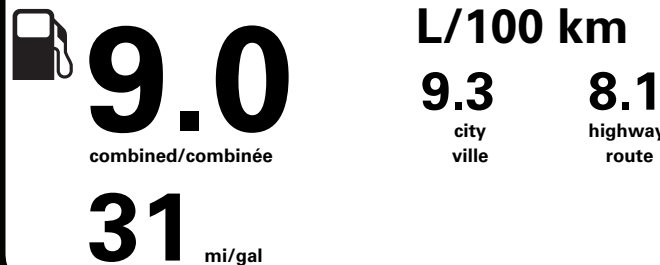

Fuel Consumption / Consommation de carburant

Annual fuel **COST**
for an annual distance of 20,000 km, and an average fuel price of $1.45 per litre

$ 2 610

Coût annuel en carburant

pour une distance annuelle de 20 000 km, et un prix moyen du carburant de 1,45 $ par litre

Small SUVs range from / Les petits VUS font entre

1.9 - 16.5 L_e/100 km

L_e is gasoline litre equivalent
L_e signifie litre équivalent d'essence

Carbon Dioxide Rating / Indice de dioxyde de carbone

Tailpipe emissions only / Émissions du tuyau d'échappement seulement

Smog Rating / Indice de Smog

Estimates are based on Government of Canada approved criteria and testing methods. Vehicle's actual fuel consumption will vary.

Estimations établies selon des méthodes d'essai et des critères approuvés par le gouvernement du Canada. La consommation de carburant réelle du véhicule variera.

For more information visit

vehicles.nrcan.gc.ca

Pour plus d'information visitez

vehicules.nrcan.gc.ca

U.S. GOVERNMENT SAFETY RATINGS
COTES DE SÉCURITÉ DU GOUVERNEMENT AMÉRICAIN

Overall Vehicle Score / Cote globale du véhicule	★★★★★
Frontal Crash / Collision frontale	★★★★★
Side Crash / Collision latérale	★★★★★
Rollover / Capotage	★★★★

Star ratings range from 1 to 5 stars (*****), with 5 being the highest. Les cotes varient de 1 à 5 étoiles (*****), 5 étant la cote la plus élevée.

Source: U.S. National Highway Traffic Safety Administration
For more information / Pour de plus amples renseignements
www.safercar.gov

3FMCR9B62RRE13944

Ford FORD PROTECT
Insist on Ford Protect! The only extended service plan fully backed by Ford and honored at every Ford dealership in the US and Canada. See your Ford dealer for additional details, or visit www.ford.ca for more information.

Personalize your vehicle with Ford Custom Accessories. Genuine Ford Accessories are engineered for your vehicle and can be included under the Ford New Vehicle Limited Warranty. Certain conditions, limitations and exclusions apply. See your Dealer for details.

Scan code not operational at this time

FOR PLANT USE ONLY