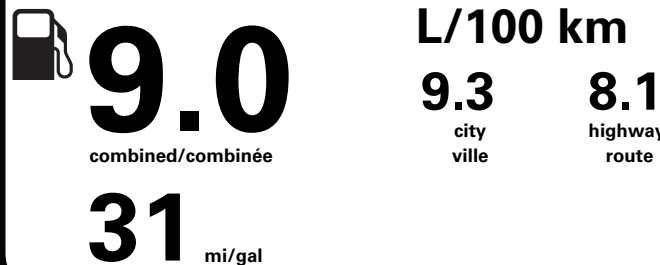

Fuel Consumption / Consommation de carburant

Annual fuel **COST**
for an annual distance of 20,000 km, and an average fuel price of $1.45 per litre

$ 2 610

Coût annuel en carburant

pour une distance annuelle de 20 000 km, et un prix moyen du carburant de 1,45 $ par litre

Small SUVs range from /
Les petits VUS font entre

1.9 - 16.5 L_e/100 km

L_e is gasoline litre equivalent
L_e signifie litre équivalent d'essence

Carbon Dioxide Rating / Indice de dioxyde de carbone

Tailpipe emissions only / Émissions du tuyau d'échappement seulement

Smog Rating / Indice de Smog

Estimates are based on Government of Canada approved criteria and testing methods. Vehicle's actual fuel consumption will vary.

Estimations établies selon des méthodes d'essai et des critères approuvés par le gouvernement du Canada. La consommation de carburant réelle du véhicule variera.

For more information visit

vehicles.nrcan.gc.ca

Pour plus d'information visitez

vehicules.nrcan.gc.ca

U.S. GOVERNMENT SAFETY RATINGS
COTES DE SÉCURITÉ DU GOUVERNEMENT AMÉRICAIN

Overall Vehicle Score / Cote globale du véhicule	★★★★★
Frontal Crash / Collision frontale	★★★★★
Side Crash / Collision latérale	★★★★★
Rollover / Capotage	★★★★

Star ratings range from 1 to 5 stars (*****), with 5 being the highest. Les cotes varient de 1 à 5 étoiles (*****), 5 étant la cote la plus élevée.

Source: U.S. National Highway Traffic Safety Administration
For more information / Pour de plus amples renseignements
www.safercar.gov

3FMCR9B62RRE12549

Ford FORD PROTECT
Insist on Ford Protect! The only extended service plan fully backed by Ford and honored at every Ford dealership in the US and Canada. See your Ford dealer for additional details, or visit www.ford.ca for more information.

Personalize your vehicle with Ford Custom Accessories. Genuine Ford Accessories are engineered for your vehicle and can be included under the Ford New Vehicle Limited Warranty. Certain conditions, limitations and exclusions apply. See your Dealer for details.

Scan code not operational at this time

FOR PLANT USE ONLY