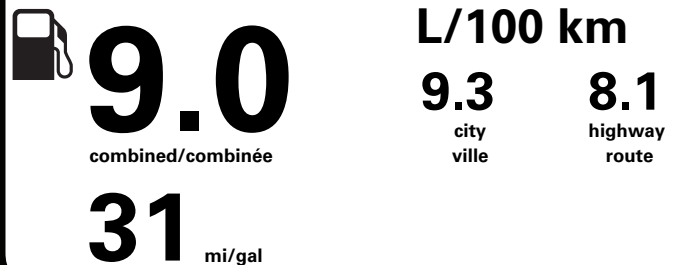

Fuel Consumption / Consommation de carburant

Annual fuel **COST**
for an annual distance of 20,000 km, and an average fuel price of $1.45 per litre

$ 2 610

Coût annuel en carburant

pour une distance annuelle de 20 000 km, et un prix moyen du carburant de 1,45 $ par litre

Small SUVs range from /
Les petits VUS font entre

1.9 - 16.5 L_e/100 km

L_e is gasoline litre equivalent
L_e signifie litre équivalent d'essence

Carbon Dioxide Rating / Indice de dioxyde de carbone

Tailpipe emissions only / Émissions du tuyau d'échappement seulement

Smog Rating / Indice de Smog

Estimates are based on Government of Canada approved criteria and testing methods. Vehicle's actual fuel consumption will vary.

Estimations établies selon des méthodes d'essai et des critères approuvés par le gouvernement du Canada. La consommation de carburant réelle du véhicule variera.

For more information visit

vehicles.nrcan.gc.ca

Pour plus d'information visitez

vehicules.nrcan.gc.ca

U.S. GOVERNMENT SAFETY RATINGS
COTES DE SÉCURITÉ DU GOUVERNEMENT AMÉRICAIN

Overall Vehicle Score / Cote globale du véhicule	★★★★★
Frontal Crash / Collision frontale	★★★★★
Side Crash / Collision latérale	★★★★★
Rollover / Capotage	★★★★

Star ratings range from 1 to 5 stars (*****), with 5 being the highest. Les cotes varient de 1 à 5 étoiles (*****), 5 étant la cote la plus élevée.

Source: U.S. National Highway Traffic Safety Administration
For more information / Pour de plus amples renseignements
www.safercar.gov

3FMCR9B61RRE66585

Ford FORD PROTECT
Insist on Ford Protect! The only extended service plan fully backed by Ford and honored at every Ford dealership in the US and Canada. See your Ford dealer for additional details, or visit www.ford.ca for more information.

Personalize your vehicle with Ford Custom Accessories. Genuine Ford Accessories are engineered for your vehicle and can be included under the Ford New Vehicle Limited Warranty. Certain conditions, limitations and exclusions apply. See your Dealer for details.

Scan code not operational at this time

FOR PLANT USE ONLY