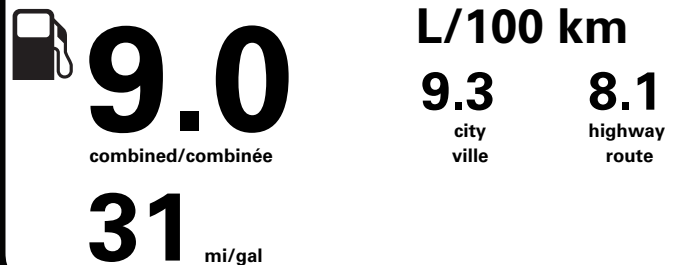

Fuel Consumption / Consommation de carburant

Annual fuel COST
for an annual distance of 20,000 km, and an average fuel price of $1.45 per litre

$ 2 610

Coût annuel en carburant

pour une distance annuelle de 20 000 km, et un prix moyen du carburant de 1,45 $ par litre

Small SUVs range from / Les petits VUS font entre

1.9 - 16.5 L_e/100 km

L_e is gasoline litre equivalent
L_e signifie litre équivalent d'essence

Carbon Dioxide Rating / Indice de dioxyde de carbone

Tailpipe emissions only / Émissions du tuyau d'échappement seulement

Smog Rating / Indice de Smog

Estimates are based on Government of Canada approved criteria and testing methods. Vehicle's actual fuel consumption will vary.

Estimations établies selon des méthodes d'essai et des critères approuvés par le gouvernement du Canada. La consommation de carburant réelle du véhicule variera.

For more information visit

vehicles.nrcan.gc.ca

Pour plus d'information visitez

vehicules.nrcan.gc.ca

U.S. GOVERNMENT SAFETY RATINGS
COTES DE SÉCURITÉ DU GOUVERNEMENT AMÉRICAIN

Overall Vehicle Score / Cote globale du véhicule	★★★★★
Frontal Crash / Collision frontale	★★★★★
Side Crash / Collision latérale	★★★★★
Rollover / Capotage	★★★★

Star ratings range from 1 to 5 stars (*****), with 5 being the highest. Les cotes varient de 1 à 5 étoiles (*****), 5 étant la cote la plus élevée.

Source: U.S. National Highway Traffic Safety Administration
For more information / Pour de plus amples renseignements
www.safercar.gov

3FMCR9B61RRE56476

Ford FORD PROTECT
Insist on Ford Protect! The only extended service plan fully backed by Ford and honored at every Ford dealership in the US and Canada. See your Ford dealer for additional details, or visit www.ford.ca for more information.

Personalize your vehicle with Ford Custom Accessories. Genuine Ford Accessories are engineered for your vehicle and can be included under the Ford New Vehicle Limited Warranty. Certain conditions, limitations and exclusions apply. See your Dealer for details.

Scan code not operational at this time

FOR PLANT USE ONLY