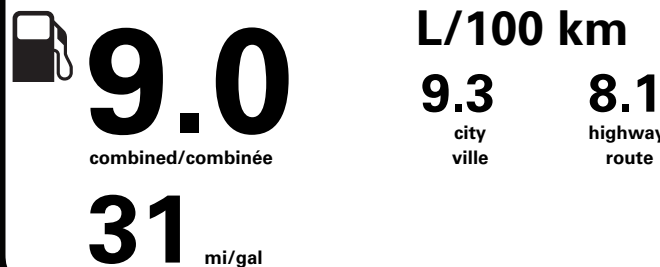

Fuel Consumption / Consommation de carburant

Annual fuel **COST**
for an annual distance of 20,000 km, and an average fuel price of $1.45 per litre

$ 2 610

Coût annuel en carburant

pour une distance annuelle de 20 000 km, et un prix moyen du carburant de 1,45 $ par litre

Small SUVs range from /
Les petits VUS font entre

1.9 - 16.5 L_e/100 km

L_e is gasoline litre equivalent
L_e signifie litre équivalent d'essence

Carbon Dioxide Rating / Indice de dioxyde de carbone

Tailpipe emissions only / Émissions du tuyau d'échappement seulement

Smog Rating / Indice de Smog

Estimates are based on Government of Canada approved criteria and testing methods. Vehicle's actual fuel consumption will vary.

Estimations établies selon des méthodes d'essai et des critères approuvés par le gouvernement du Canada. La consommation de carburant réelle du véhicule variera.

For more information visit

vehicles.nrcan.gc.ca

Pour plus d'information visitez

vehicules.nrcan.gc.ca

U.S. GOVERNMENT SAFETY RATINGS
COTES DE SÉCURITÉ DU GOUVERNEMENT AMÉRICAIN

Overall Vehicle Score / Cote globale du véhicule	★★★★★
Frontal Crash / Collision frontale	★★★★★
Side Crash / Collision latérale	★★★★★
Rollover / Capotage	★★★★

Star ratings range from 1 to 5 stars (*****), with 5 being the highest. Les cotes varient de 1 à 5 étoiles (*****), 5 étant la cote la plus élevée.

Source: U.S. National Highway Traffic Safety Administration
For more information / Pour de plus amples renseignements
www.safercar.gov

3FMCR9B61RRE54405

Insist on Ford Protect! The only extended service plan fully backed by Ford and honored at every Ford dealership in the US and Canada. See your Ford dealer for additional details, or visit www.ford.ca for more information.

Personalize your vehicle with Ford Custom Accessories. Genuine Ford Accessories are engineered for your vehicle and can be included under the Ford New Vehicle Limited Warranty. Certain conditions, limitations and exclusions apply. See your Dealer for details.

Scan code not operational at this time

FOR PLANT USE ONLY