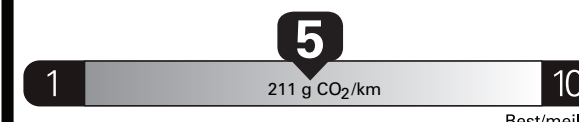

Annual fuel **COST**
for an annual distance of 20,000 km, and an average fuel price of $1.45 per litre

$ 2 610

Coût annuel en carburant

pour une distance annuelle de 20 000 km, et un prix moyen du carburant de 1,45 $ par litre

Small SUVs range from /
Les petits VUS font entre

1.9 - 16.5 L_e/100 km

L_e is gasoline litre equivalent
L_e signifie litre équivalent d'essence

Carbon Dioxide Rating / Indice de dioxyde de carbone

Tailpipe emissions only / Émissions du tuyau d'échappement seulement

Smog Rating / Indice de Smog