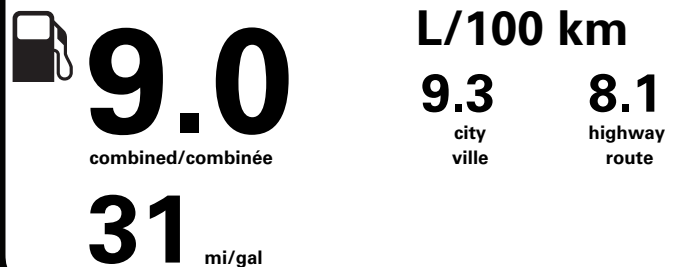

Fuel Consumption / Consommation de carburant