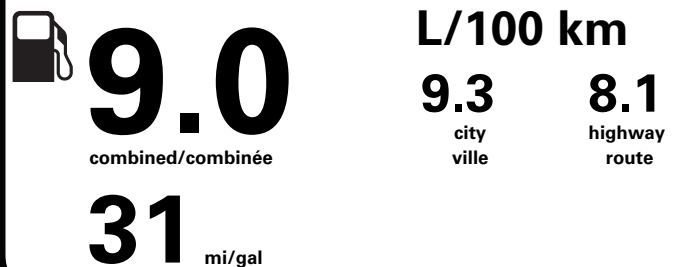

Fuel Consumption / Consommation de carburant

Annual fuel **COST**
for an annual distance of 20,000 km, and an average fuel price of $1.45 per litre

$ 2 610

Coût annuel en carburant

pour une distance annuelle de 20 000 km, et un prix moyen du carburant de 1,45 $ par litre

Small SUVs range from /
Les petits VUS font entre

1.9 - 16.5 L_e/100 km

L_e is gasoline litre equivalent
L_e signifie litre équivalent d'essence

Carbon Dioxide Rating / Indice de dioxyde de carbone

Tailpipe emissions only / Émissions du tuyau d'échappement seulement

Smog Rating / Indice de Smog

Estimates are based on Government of Canada approved criteria and testing methods. Vehicle's actual fuel consumption will vary.

Estimations établies selon des méthodes d'essai et des critères approuvés par le gouvernement du Canada. La consommation de carburant réelle du véhicule variera.

For more information visit

vehicles.nrcan.gc.ca

Pour plus d'information visitez

vehicules.nrcan.gc.ca

U.S. GOVERNMENT SAFETY RATINGS
COTES DE SÉCURITÉ DU GOUVERNEMENT AMÉRICAIN

Overall Vehicle Score / Cote globale du véhicule	★★★★★
Frontal Crash / Collision frontale	★★★★★
Side Crash / Collision latérale	★★★★★
Rollover / Capotage	★★★★

Star ratings range from 1 to 5 stars (*****), with 5 being the highest. Les cotes varient de 1 à 5 étoiles (*****), 5 étant la cote la plus élevée.

Source: U.S. National Highway Traffic Safety Administration
For more information / Pour de plus amples renseignements
www.safercar.gov

3FMCR9B60RRE55187

Insist on Ford Protect! The only extended service plan fully backed by Ford and honored at every Ford dealership in the US and Canada. See your Ford dealer for additional details, or visit www.ford.ca for more information.

Personalize your vehicle with Ford Custom Accessories. Genuine Ford Accessories are engineered for your vehicle and can be included under the Ford New Vehicle Limited Warranty. Certain conditions, limitations and exclusions apply. See your Dealer for details.

Scan code not operational at this time

FOR PLANT USE ONLY