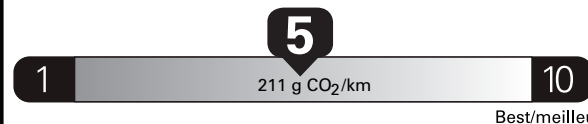

Annual fuel **COST**
for an annual distance of 20,000 km, and an average fuel price of $1.45 per litre

$ 2 610

Coût annuel en carburant

pour une distance annuelle de 20 000 km, et un prix moyen du carburant de 1,45 $ par litre

Small SUVs range from /
Les petits VUS font entre

1.9 - 16.5 L_e/100 km

L_e is gasoline litre equivalent
L_e signifie litre équivalent d'essence

Carbon Dioxide Rating / Indice de dioxyde de carbone

Tailpipe emissions only / Émissions du tuyau d'échappement seulement

Smog Rating / Indice de Smog