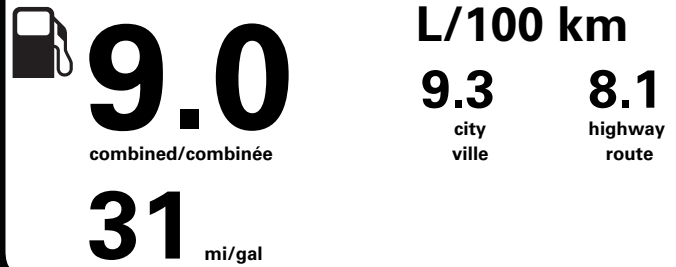

Fuel Consumption / Consommation de carburant