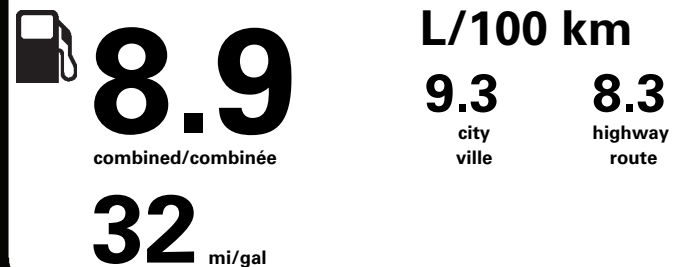

Fuel Consumption / Consommation de carburant

Annual fuel COST
for an annual distance of 20,000 km, and an average fuel price of $1.25 per litre

$ 2 225

Coût annuel en carburant

pour une distance annuelle de 20 000 km, et un prix moyen du carburant de 1,25 $ par litre

Small SUVs range from /
Les petites VUS font entre

2.0 - 14.6 L_e/100 km

L_e is gasoline litre equivalent
L_e signifie litre équivalent d'essence

Carbon Dioxide Rating / Indice de dioxyde de carbone

Tailpipe emissions only / Émissions du tuyau d'échappement seulement

Smog Rating / Indice de Smog

Estimates are based on Government of Canada approved criteria and testing methods. Vehicle's actual fuel consumption will vary.

Estimations établies selon des méthodes d'essai et des critères approuvés par le gouvernement du Canada. La consommation de carburant réelle du véhicule variera.

For more information visit

vehicles.nrcan.gc.ca

Pour plus d'information visitez

vehicules.nrcan.gc.ca

**U.S. GOVERNMENT SAFETY RATINGS
COTES DE SÉCURITÉ DU GOUVERNEMENT AMÉRICAIN**

Overall Vehicle Score / Cote globale du véhicule	Not Rated / Non coté
Frontal Crash Collision frontale	Driver / Conducteur Passenger / Passager Not Rated / Non coté Not Rated / Non coté
Side Crash Collision latérale	Front seat / Siège avant Rear seat / Siège arrière Not Rated / Non coté Not Rated / Non coté
Rollover / Capotage	Not Rated / Non coté

Star ratings range from 1 to 5 stars (★★★★★), with 5 being the highest.
Les cotes varient de 1 à 5 étoiles (★★★★★), 5 étant la cote la plus élevée.

Source: U.S. National Highway Traffic Safety Administration
For more information / Pour de plus amples renseignements
www.safercar.gov

3FMCR9A66MRA28090

BRONCO

BUILT WILD

The FordPass Connect™ modem is active and sending vehicle data (e.g., diagnostics) to Ford. See in-vehicle Settings for connectivity options.

FordPass Connect™ service and FordPass™ App required for certain remote features (see App Terms for more information). Connected service and related feature functionality is subject to compatible AT&T-network availability. Evolving technology / cellular networks may affect functionality and availability, or continued provision of some features, prohibiting them from functioning. Message and data rates may apply. See your local Ford website for our privacy policy.

Scan code not operational at this time

FOR PLANT USE ONLY

Insist on Ford Protect! The only extended service plan fully backed by Ford and honored at every Ford dealership in the US and Canada. See your Ford dealer for additional details, or visit www.ford.ca for more information.

Personalize your vehicle with Ford Custom Accessories. Genuine Ford Accessories are engineered for your vehicle and can be included under the Ford New Vehicle Limited Warranty. Certain conditions, limitations and exclusions apply. See your Dealer for details.