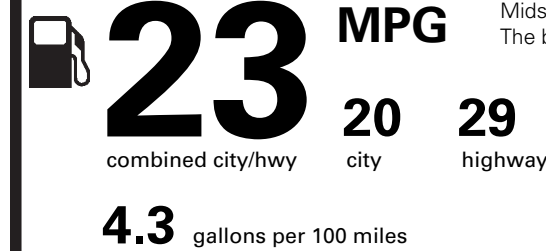

EPA DOT Fuel Economy and Environment

Gasoline Vehicle

Fuel Economy

Midsized Cars range from 12 to 136 MPG. The best vehicle rates 136 MPGe.

You spend **\$1,250**

more in fuel costs over 5 years compared to the average new vehicle.