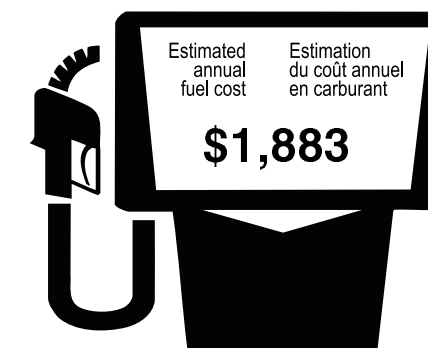

FUNCTIONAL

- A/C, MANUAL
- ABS, POWER 4-WHEEL DISC
- ADVANCE TRAC STABILITY SYS
- ELECTR STABILITY CONTROL
- EASY FUEL
- REMOTE KEYLESS ENTRY
- POWER WINDOWS/LOCK GROUP
- ELEC PWR ASSIST STEERING
- REAR WINDOW DEFROSTER
- SPEED CONTROL

SAFETY/SECURITY

- CHILDPROOF REAR DOOR LOCK
- LATCH CHILD RESTRAINT SYS
- PASSIVE ANTI-THEFT SYSTEM
- PERSONAL SAFETY SYSTEM
- SIDE AIR BAGS
- SIDE AIR CURTAINS
- SOS POST CRASH ALERT SYST

WARRANTY

- 3 YR/60,000 KM BASIC POWERTRAIN
- 5YEAR/100,000 KM ROADSIDE ASSISTANCE 24 HR

INCLUDED ON THIS VEHICLE

(MSRP)*

EQUIPMENT GROUP 203A

OPTIONAL EQUIPMENT

2013 MODEL YEAR	
FEDERAL EXCISE TAX	100.00
1.6L I4 GTDI	900.00
ONTARIO ENVIRONMENTAL CHARGE	30.00
SE TECH/MY FORD TOUCH PACKAGE	850.00
.EATC AIR CONDITIONING	
.REAR VIEW VIDEO CAMERA	
ENGINE BLOCK HEATER	NO CHARGE
HEATED FRONT SEATS	600.00
NAVIGATION SYSTEM	700.00

PRICE INFORMATION

BASE PRICE	$24,499.00
TOTAL OPTIONS	3,180.00
TOTAL VEHICLE & OPTIONS	27,679.00
DESTINATION & DELIVERY	1,550.00

"THIS VEH. NOT INTENDED FOR SALE OR REGISTRATION IN US" RETAIL PRICES EXCLUDE GST/HST

(MSRP)*

ENERGUIDE

Ask your dealer for the FUEL CONSUMPTION GUIDE or CALL 1-800-387-2000

2013 FUSION FWD, 1.6L GTDI ENGINE, 6-SPEED SELECT SHIFT TRANSMISSION

CITY/VILLE

8.7 / 32
L/100 km mi/gal

HIGHWAY/ROUTE

5.5 / 51
L/100 km mi/gal

Canada

These estimates are based on the Government of Canada's approved criteria and testing methods. The actual fuel consumption of this vehicle may vary. Refer to the Fuel Consumption Guide.

Données obtenues selon les critères et méthodes d'essais approuvés par le Gouvernement du Canada. La consommation réelle de carburant de ce véhicule peut varier. Consultez le Guide de consommation de carburant.

Demandez le GUIDE DE CONSOMMATION DE CARBURANT à votre concessionnaire ou composez le 1-800-387-2000

**U.S. GOVERNMENT SAFETY RATINGS
COTES DE SÉCURITÉ DU GOUVERNEMENT AMÉRICAIN**

Overall Vehicle Score / Cote globale du véhicule	To Be Rated / Cote à établir	
Frontal Crash Collision frontale	Driver / Conducteur Passenger / Passager	To Be Rated / Cote à établir To Be Rated / Cote à établir
Side Crash Collision latérale	Front seat / Siège avant Rear seat / Siège arrière	To Be Rated / Cote à établir To Be Rated / Cote à établir
Rollover / Capotage	To Be Rated / Cote à établir	

Star ratings range from 1 to 5 stars (*****), with 5 being the highest. Les cotes varient de 1 à 5 étoiles (*****), 5 étant la cote la plus élevée.

**Source: U.S. National Highway Traffic Safety Administration
For more information / Pour de plus amples renseignements
www.safercar.gov**