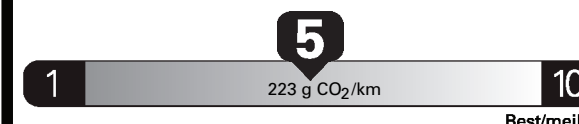

Carbon Dioxide Rating / Indice de dioxyde de carbone

Tailpipe emissions only / Émissions du tuyau d'échappement seulement