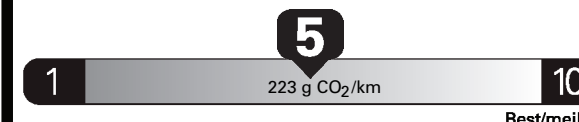

Carbon Dioxide Rating / Indice de dioxyde de carbone

Tailpipe emissions only / Émissions du tuyau d'échappement seulement