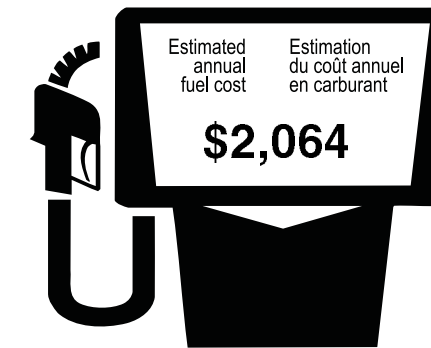

ENERGUIDE

Ask your dealer for the FUEL CONSUMPTION GUIDE or CALL 1-800-387-2000

2013 FUSION AWD, 2.0L ENGINE, 6 SPEED SELECT SHIFT TRANSMISSION

CITY/VILLE

9.5 / 30
L/100 km mi/gal

HIGHWAY/ROUTE

6.3 / 45
L/100 km mi/gal