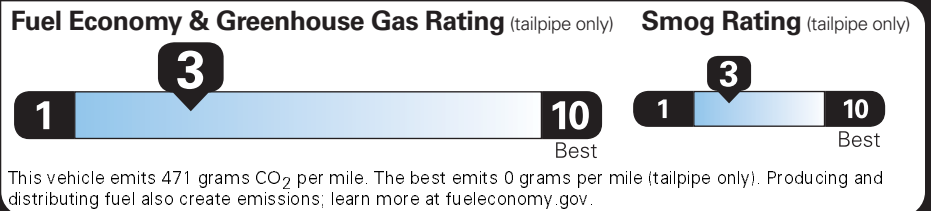

SAFETY/SECURITY

- ADVANCETRAC WITH RSC
- AIRBAGS - SAFETY CANOPY
- PERIMETER ALARM
- PERSONAL SAFETY SYSTEM
- SOS POST CRASH SYSTEM
- TIRE PRESSURE MONITOR SYS

WARRANTY

- 4YR/50K MILE WARRANTY
- 4YR/50K PICKUPDELIVERY SVC
- 6YR/70K MI POWERTRAIN WARR

INCLUDED ON THIS VEHICLE

EQUIPMENT GROUP 200A SELECT

OPTIONAL EQUIPMENT/OTHER

2018 MODEL YEAR	
IVORY PEARL MET TRI-COAT	695.00
.18" PREM PAINTED ALUM WHEELS	
LINCOLN MKX CLIMATE PACKAGE	790.00
HEATED REAR SEATS	
HEATED STEERING WHEEL	
RAIN SENSING WIPERS	
WINDSHIELD WIPER DE-ICER	
SELECT PLUS PACKAGE	1,200.00
VOICE ACTIVATED NAVIGATION SYS	
BLIS	
ALL WEATHER FLOOR MATS	120.00
50 STATE EMISSIONS	NO CHARGE
PANORAMIC VISTA RF W/PWR SHADE	1,895.00
ROOF RACK SIDE RAILS-SATIN	195.00
FRONT LICENSE PLATE BRACKET	NO CHARGE

PRICE INFORMATION

BASE PRICE	$45,045.00
TOTAL OPTIONS/OTHER	4,895.00
TOTAL VEHICLE & OPTIONS/OTHER	49,940.00
DESTINATION & DELIVERY	925.00

EPA DOT Fuel Economy and Environment

Gasoline Vehicle

Fuel Economy

19 MPG
combined city/hwy

16 city
23 highway

5.3 gallons per 100 miles

Small SUVs range from 18 to 34 MPG. The best vehicle rates 136 MPGe.

You spend **$2,750** more in fuel costs over 5 years compared to the average new vehicle.

Annual fuel cost **$1,900**

Actual results will vary for many reasons, including driving conditions and how you drive and maintain your vehicle. The average new vehicle gets 27 MPG and costs $6,750 to fuel over 5 years. Cost estimates are based on 15,000 miles per year at $2.40 per gallon. MPGe is miles per gasoline gallon equivalent. Vehicle emissions are a significant cause of climate change and smog.

fueleconomy.gov

GOVERNMENT 5-STAR SAFETY RATINGS

Overall Vehicle Score ★★★★★
Based on the combined ratings of frontal, side and rollover. Should ONLY be compared to other vehicles of similar size and weight.

Frontal Crash Driver Passenger ★★★★★
Based on the risk of injury in a frontal impact. Should ONLY be compared to other vehicles of similar size and weight.

Side Crash Front seat Rear seat ★★★★★
Based on the risk of injury in a side impact.

Rollover ★★★★★
Based on the risk of rollover in a single-vehicle crash.

Star ratings range from 1 to 5 stars (★★★★★), with 5 being the highest. Source: National Highway Traffic Safety Administration (NHTSA). www.safercar.gov or 1-888-327-4236