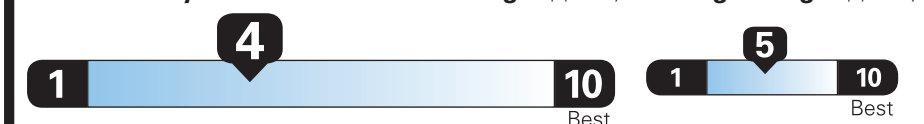

(MSRP)

EQUIPMENT GROUP 200A RESERVE

OPTIONAL EQUIPMENT/OTHER

2021 MODEL YEAR	
PRISTINE WHITE	695.00
TWIN-TURBO 2.7L V6 ENGINE	2,700.00
8-SPD AUTO TRANSMISSION	NO CHARGE
245/50R20 A/S BSW TIRES	
50 STATE EMISSIONS	NO CHARGE
18" MINI SPARE WHEEL W/TIRE	150.00
PHONE AS A KEY	395.00
20" PRM PNT/BRT MCH ALUM WHLS	500.00
ROOF RACK SIDE RAILS-SATIN	195.00

PRICE INFORMATION

BASE PRICE	$52,045.00
TOTAL OPTIONS/OTHER	4,635.00
TOTAL VEHICLE & OPTIONS/OTHER	56,680.00
DESTINATION & DELIVERY	1,095.00

(MSRP)

RAMP ONE		RA28	RAIL
RAMP TWO			
	ITEM #:	67-Z800 O/T	
This label is affixed pursuant to the Federal Automobile Information Disclosure Act. Gasoline, License, and Title Fees, State and Local taxes are not included. Dealer installed options or accessories are not included unless listed above.			

TOTAL MSRP $57,775.00

Whether you decide to lease or finance your vehicle, you'll find the choices that are right for you. See your Lincoln Dealer for details or visit www.lincolnafcs.com.

MK181 N RD 2X 130 000020 10 18 21

EPA DOT Fuel Economy and Environment

Gasoline Vehicle

Fuel Economy

21 MPG
combined city/hwy

19 city

25 highway

4.8 gallons per 100 miles

Small SUVs range from 16 to 120 MPG. The best vehicle rates 141 MPGe.

You spend $2,250

more in fuel costs over 5 years compared to the average new vehicle.

Annual fuel cost $1,950

Fuel Economy & Greenhouse Gas Rating (tailpipe only) **Smog Rating** (tailpipe only)

This vehicle emits 423 grams CO₂ per mile. The best emits 0 grams per mile (tailpipe only). Producing and distributing fuel also create emissions; learn more at fuelconomy.gov.

Actual results will vary for many reasons, including driving conditions and how you drive and maintain your vehicle. The average new vehicle gets 27 MPG and costs $7,500 to fuel over 5 years. Cost estimates are based on 15,000 miles per year at $2.70 per gallon. MPGe is miles per gasoline gallon equivalent. Vehicle emissions are a significant cause of climate change and smog.

fuelconomy.gov

Calculate personalized estimates and compare vehicles

GOVERNMENT 5-STAR SAFETY RATINGS

Overall Vehicle Score ★★★★★

Based on the combined ratings of frontal, side and rollover. Should ONLY be compared to other vehicles of similar size and weight.

Frontal Crash Driver Passenger ★★★★★

Based on the risk of injury in a frontal impact. Should ONLY be compared to other vehicles of similar size and weight.

Side Crash Front seat Rear seat ★★★★★

Based on the risk of injury in a side impact.

Rollover ★★★★★

Based on the risk of rollover in a single-vehicle crash.

Star ratings range from 1 to 5 stars (★★★★★), with 5 being the highest.

Source: National Highway Traffic Safety Administration (NHTSA).

www.safercar.gov or 1-888-327-4236

2LMPJ8KP0MBL14210

WARNING: Operating, servicing and maintaining a passenger vehicle, pickup truck, van, or off-road vehicle can expose you to chemicals including engine exhaust, carbon monoxide, phthalates, and lead, which are known to the State of California to cause cancer and birth defects or other reproductive harm. To minimize exposure, avoid breathing exhaust, do not idle the engine except as necessary, service your vehicle in a well-ventilated area and wear gloves or wash your hands frequently when servicing your vehicle. For more information go to www.P65Warnings.ca.gov/passenger-vehicle.

SCAN OR TEXT 2LMBL14210 TO 59173

Msg & Data rates may apply. Text HELP for help

www.lincoln.com/help/privacy-terms/

THE LINCOLN WAY™ APP
Your Dashboard of Services & Features

1. Download the Lincoln Way app* and you can:
2. Remotely start, lock and unlock your vehicle
   - Locate your vehicle and check approximate fuel range
   - Receive vehicle health alerts

The Lincoln Connect™ modem is active and sending vehicle data (e.g., diagnostics) to Lincoln. See in-vehicle Settings for connectivity options.

Insist on Lincoln Protect! The only extended service plan fully backed by Lincoln and honored at every Lincoln dealership in the U.S., Canada and Mexico. See your Lincoln dealer or visit www.LincolnOwner.com